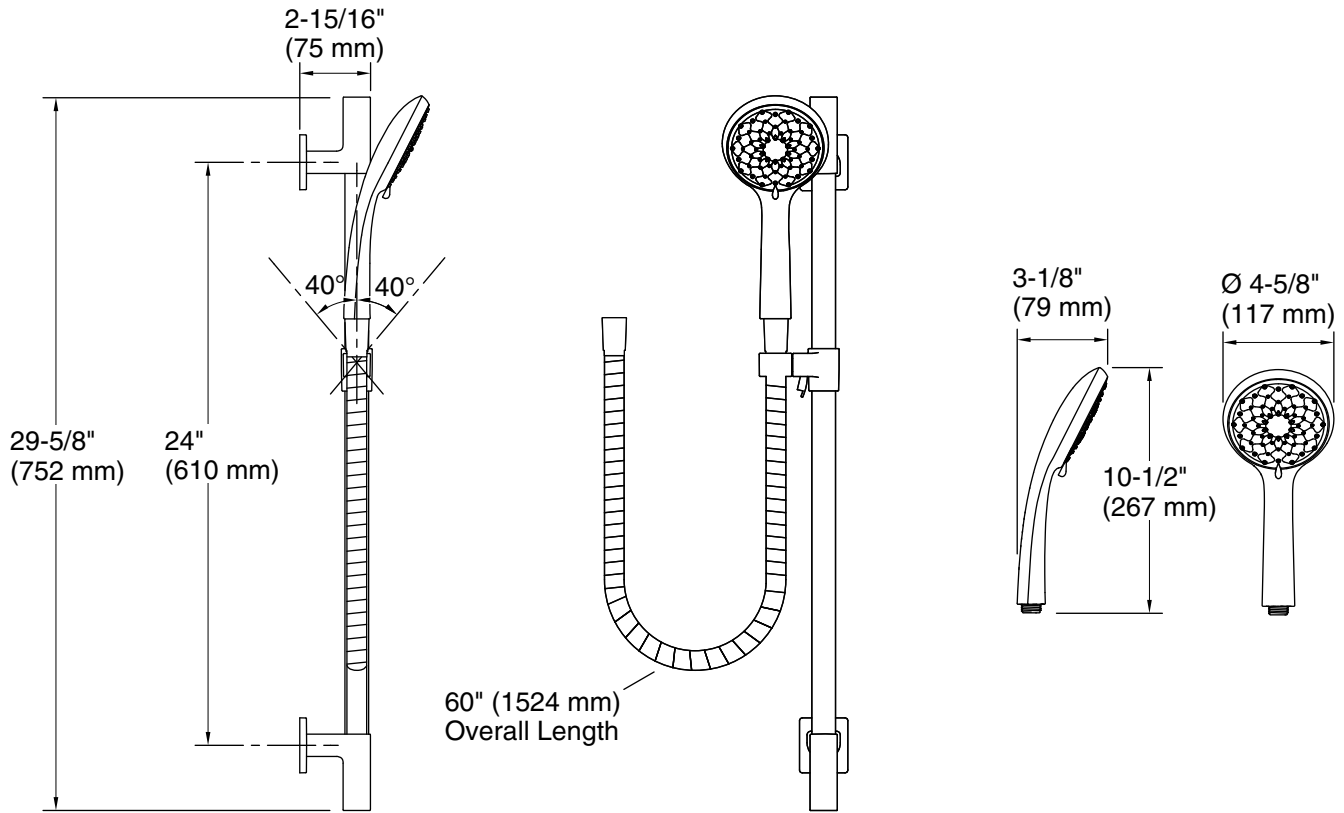

Features

- Handshower features transitional design, inspired by nature.
- Three spray functions and ADA-compliant nonpositive shutoff.
- Thumb tab allows for a smooth transition between sprays.
- MasterClean™ sprayface features an easy-to-clean surface that withstands mineral buildup.
- 24" (609 mm) slidebar features adjustable mounting brackets for installation flexibility.
- Includes 60" (1524 mm) smooth hose.

Optional Products/Accessories

- K-98350 wall-mount supply elbow
- K-98351 wall-mount supply elbow with check valve

Codes/Standards

ASME A112.18.1/CSA B125.1
ASSE 1014
DOE - Energy Policy Act 1992
EPA WaterSense®
ADA
ICC/ANSI A117.1
OBC

Technical Information

All product dimensions are nominal.

Handshower:

Rated maximum flow: 2 gal/min (7.6 l/min)

Notes

Install this product according to the installation guide.

Plumbing codes require approved backflow prevention devices to be installed in-line to handshowers. Please consult with local plumbing officials.