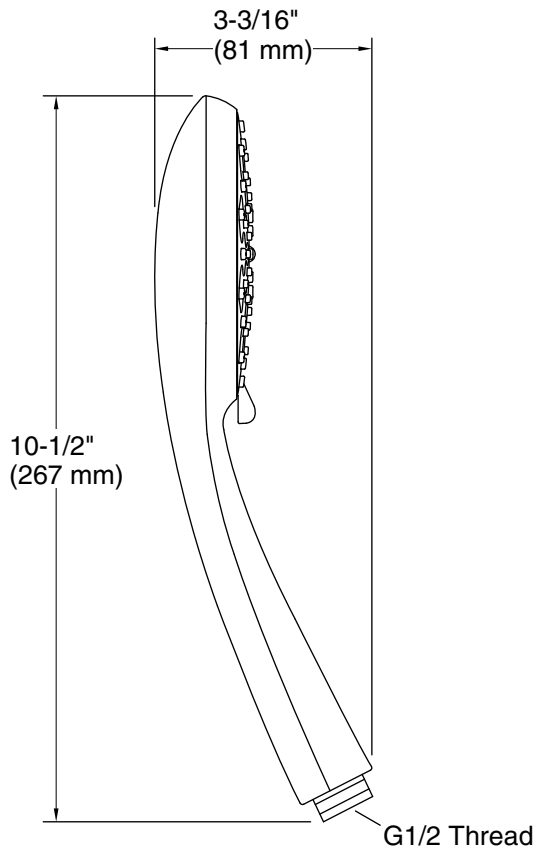

Technical Information

All product dimensions are nominal.

Handshower:

Rated maximum flow: 1.75 gal/min (6.6 l/min)

Notes

Install this product according to the installation instructions.

Plumbing codes require approved backflow prevention devices to be installed in-line to handshowers. Please consult with local plumbing officials.

Plumbing codes require an atmospheric vacuum breaker (such as Kohler Model K-9660) be installed in-line with handshowers. Please consult with local plumbing officials.

ADA, OBC, CSA B651 compliant when installed to the specific requirements of these regulations.