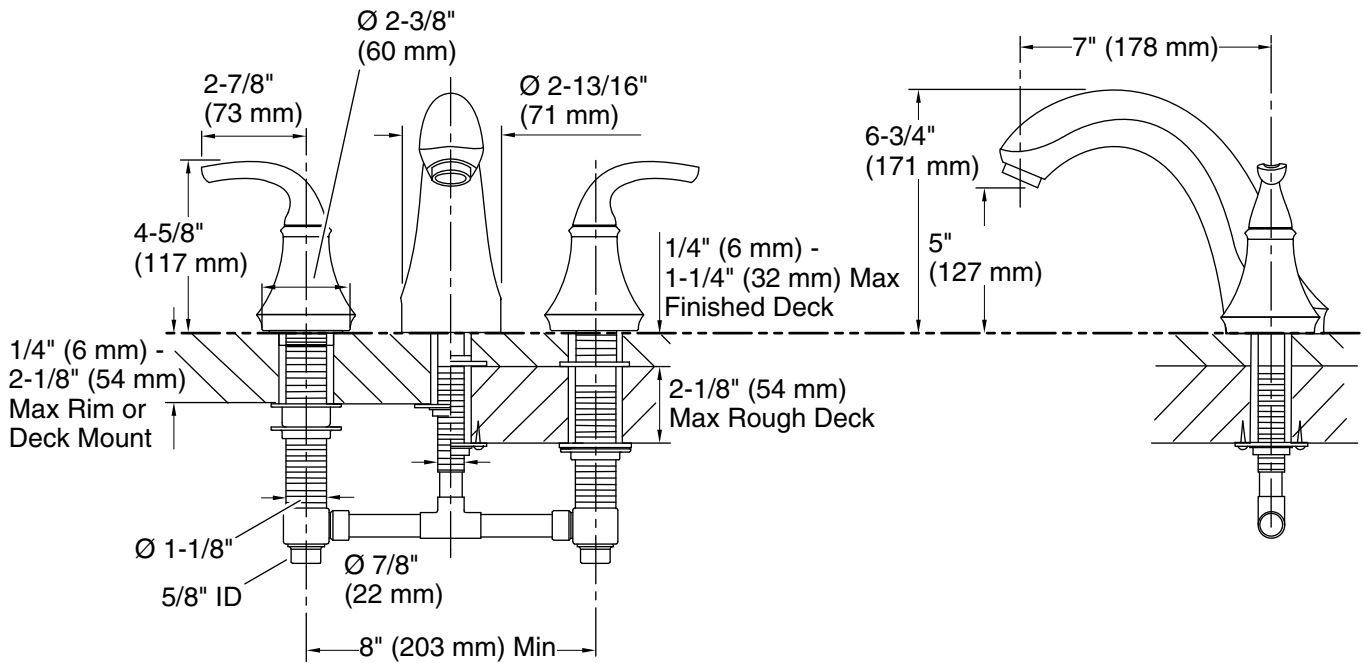

Features

- 7" (178 mm) nondiverter spout with slip-fit connection.

Material

- Brass.

Installation

- Bath- or deck-mount.

Required Products/Accessories

K-300-K High Flow Bath Valve

Rim- or Deck-
Mount Installation

Rough + Finished
Deck Mount Installation

Technical Information

All product dimensions are nominal.

Notes

Install this product according to the installation instructions.

ADA, OBC, CSA B651 compliant when installed to the specific requirements of these regulations.