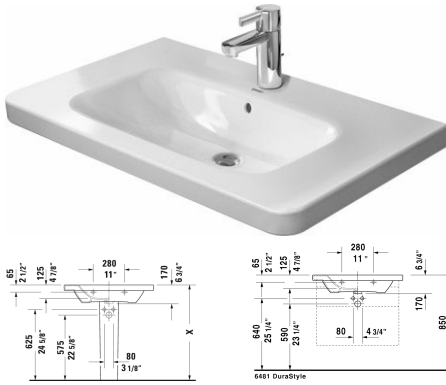

DuraStyle Furniture washbasin ☺ # 2320800000 / 2320800030

< 31 1/2" Inch >

Furniture washbasin	Dimension	Weight	Order number
with faucet deck, underside fully glazed, hardware included, wall-mounted, cUPC® listed*, 31 1/2" Inch			
Colors			
00 White			
Variant			
● with overflow	31 1/2" x 18 7/8" Inch	49.6 lb	2320800000
●●● with overflow	31 1/2" x 18 7/8" Inch	49.6 lb	2320800030
Infobox			
* Complies with following standards: ASME A112.19.2/CSA B45.1, Washbasin is not ADA compliant in combination with pedestal, siphon cover or metal console			
Sanitary ceramics with the special WonderGliss surface finish will remain clean and attractive-looking for a long time to come. When ordering WonderGliss please add a "1" as eleventh digit to the model number.			
Accessory for ceramics			
Push button drain assembly for washbasins with overflow	2" Inch	0.8 lb	005052
Siphon for washbasin with outlet pipe 1 1/4"	1 1/4" Inch	1.3 lb	005026
Suitable products			
Siphon cover for # 231955, 231960, 231965, 232012, 232010, 232080, 232065, 233813, 232460, 232455, 235714,			085830
Pedestal for # 231955, 231960, 231965, 232012, 232010, 232080, 232065, 233813, 232460, 232455, 235714,			085829