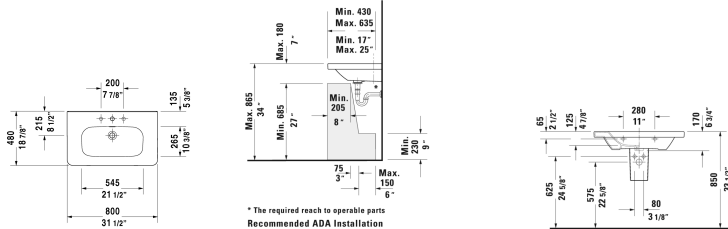

DuraStyle Furniture washbasin ☺ # 2320800000 / 2320800030

< 31 1/2" Inch >

Furniture washbasin	Dimension	Weight	Order number
with faucet deck, underside fully glazed, hardware included, wall-mounted, cUPC® listed*, 31 1/2" Inch			
Colors			
00 White			
Variant			
● with overflow	31 1/2" x 18 7/8" Inch	49.6 lb	2320800000
●●● with overflow	31 1/2" x 18 7/8" Inch	49.6 lb	2320800030
Infobox			
* Complies with following standards: ASME A112.19.2/CSA B45.1, Washbasin is not ADA compliant in combination with pedestal, siphon cover or metal console			
Sanitary ceramics with the special WonderGliss surface finish will remain clean and attractive-looking for a long time to come. When ordering WonderGliss please add a "1" as eleventh digit to the model number.			
Accessory for ceramics			
Push button drain assembly for washbasins with overflow	2" Inch	0.8 lb	005052
Siphon for washbasin with outlet pipe 1 1/4"	1 1/4" Inch	1.3 lb	005026
Suitable products			
Siphon cover for # 231955, 231960, 231965, 232012, 232010, 232080, 232065, 233813, 232460, 232455, 235714,			085830
Pedestal for # 231955, 231960, 231965, 232012, 232010, 232080, 232065, 233813, 232460, 232455, 235714,			085829