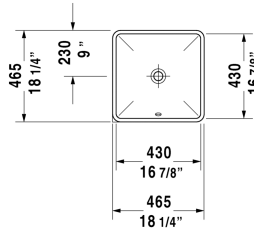

Starck 3 Vanity basin # 0305430000

< 16 7/8" Inch >

Vanity basin	Dimension	Weight	Order number
undermount basin, with overflow, without faucet deck, hardware included, cUPC® listed*, 16 7/8" Inch			
Colors			
00 White			
Variant			
☒	16 7/8" x 16 7/8" Inch	16.3 lb	0305430000
Infobox			
* Complies with following standards: ASME A112.19.2/CSA B45.1, Measurements of undercounter models represent interior measurements, Not available with WonderGliss			
Hardware for stone countertops, (with the exception of # 046651)		0.4 lb	005028

All drawings contain the necessary measurements which are subject to standard tolerances. They are stated in inch & mm and are non-binding. Exact measurements, in particular for customized installation scenarios, can only be taken from the finished ceramic piece.