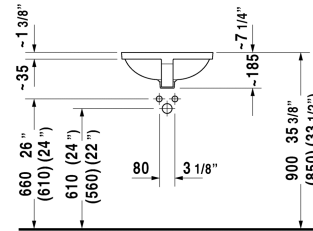

Starck 3 Vanity basin # 0305430000

< 16 7/8" Inch >

Vanity basin	Dimension	Weight	Order number
undermount basin, with overflow, without faucet deck, hardware included, cUPC® listed*, 16 7/8" Inch			
Colors			
00 White			
Variant			
☒	16 7/8" x 16 7/8" Inch	16.3 lb	0305430000
Infobox			
* Complies with following standards: ASME A112.19.2/CSA B45.1, Measurements of undercounter models represent interior measurements, Not available with WonderGliss			
Hardware for stone countertops, (with the exception of # 046651)		0.4 lb	005028

All drawings contain the necessary measurements which are subject to standard tolerances. They are stated in inch & mm and are non-binding. Exact measurements, in particular for customized installation scenarios, can only be taken from the finished ceramic piece.