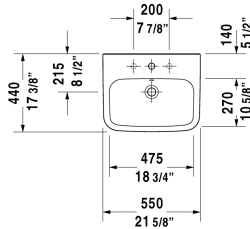

DuraStyle Washbasin # 2319550000 / 2319550030

< 21 5/8" Inch >

Washbasin	Dimension	Weight	Order number
with overflow, with faucet deck, underside fully glazed, hardware included, wall-mounted, 21 5/8" Inch			
Colors			
00 White			
Variant			
●	21 5/8" x 17 3/8" Inch	34.8 lb	2319550000
●●●	21 5/8" x 17 3/8" Inch	34.8 lb	2319550030
Sanitary ceramics with the special WonderGliss surface finish will remain clean and attractive-looking for a long time to come. When ordering WonderGliss please add a "1" as eleventh digit to the model number.			
Suitable products			
Siphon cover for # 231955, 231960, 231965, 232012, 232010, 232080, 232065, 233813, 232460, 232455, 235714,			085830
Pedestal for # 231955, 231960, 231965, 232012, 232010, 232080, 232065, 233813, 232460, 232455, 235714,			085829

All drawings contain the necessary measurements which are subject to standard tolerances. They are stated in inch & mm and are non-binding. Exact measurements, in particular for customized installation scenarios, can only be taken from the finished ceramic piece.