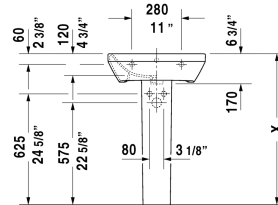

DuraStyle Washbasin # 2319550000 / 2319550030

< 21 5/8" Inch >

Washbasin	Dimension	Weight	Order number
with overflow, with faucet deck, underside fully glazed, hardware included, wall-mounted, 21 5/8" Inch			
Colors			
00 White			
Variant			
●	21 5/8" x 17 3/8" Inch	34.8 lb	2319550000
●●●	21 5/8" x 17 3/8" Inch	34.8 lb	2319550030
Sanitary ceramics with the special WonderGliss surface finish will remain clean and attractive-looking for a long time to come. When ordering WonderGliss please add a "1" as eleventh digit to the model number.			
Suitable products			
Siphon cover for # 231955, 231960, 231965, 232012, 232010, 232080, 232065, 233813, 232460, 232455, 235714,			085830
Pedestal for # 231955, 231960, 231965, 232012, 232010, 232080, 232065, 233813, 232460, 232455, 235714,			085829

All drawings contain the necessary measurements which are subject to standard tolerances. They are stated in inch & mm and are non-binding. Exact measurements, in particular for customized installation scenarios, can only be taken from the finished ceramic piece.