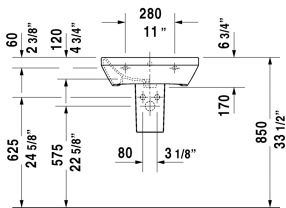

DuraStyle Washbasin # 2319550000 / 2319550030

< 21 5/8" Inch >

Washbasin	Dimension	Weight	Order number
with overflow, with faucet deck, underside fully glazed, hardware included, wall-mounted, 21 5/8" Inch			
Colors			
00 White			
Variant			
●	21 5/8" x 17 3/8" Inch	34.8 lb	2319550000
●●●	21 5/8" x 17 3/8" Inch	34.8 lb	2319550030
Sanitary ceramics with the special WonderGliss surface finish will remain clean and attractive-looking for a long time to come. When ordering WonderGliss please add a "1" as eleventh digit to the model number.			
Suitable products			
Siphon cover for # 231955, 231960, 231965, 232012, 232010, 232080, 232065, 233813, 232460, 232455, 235714,			085830
Pedestal for # 231955, 231960, 231965, 232012, 232010, 232080, 232065, 233813, 232460, 232455, 235714,			085829

All drawings contain the necessary measurements which are subject to standard tolerances. They are stated in inch & mm and are non-binding. Exact measurements, in particular for customized installation scenarios, can only be taken from the finished ceramic piece.