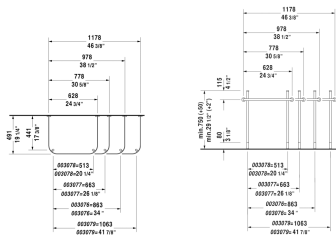

Happy D.2 Metal console # 0030781000

Metal console	Dimension	Weight	Order number
height adjustable +2", Chrome, for washbasin # 231865			
Colors			
10 Chrome			
Variant			
		7.5 lb	0030781000
Suitable products			
Furniture washbasin with overflow, with faucet deck, overflow clip Chrome included, underside fully glazed, hardware included, wall-mounted, cUPC® listed*, 25 5/8" x 19 7/8" Inch	25 5/8" x 19 7/8" Inch		231865

All drawings contain the necessary measurements which are subject to standard tolerances. They are stated in inch & mm and are non-binding. Exact measurements, in particular for customized installation scenarios, can only be taken from the finished ceramic piece.