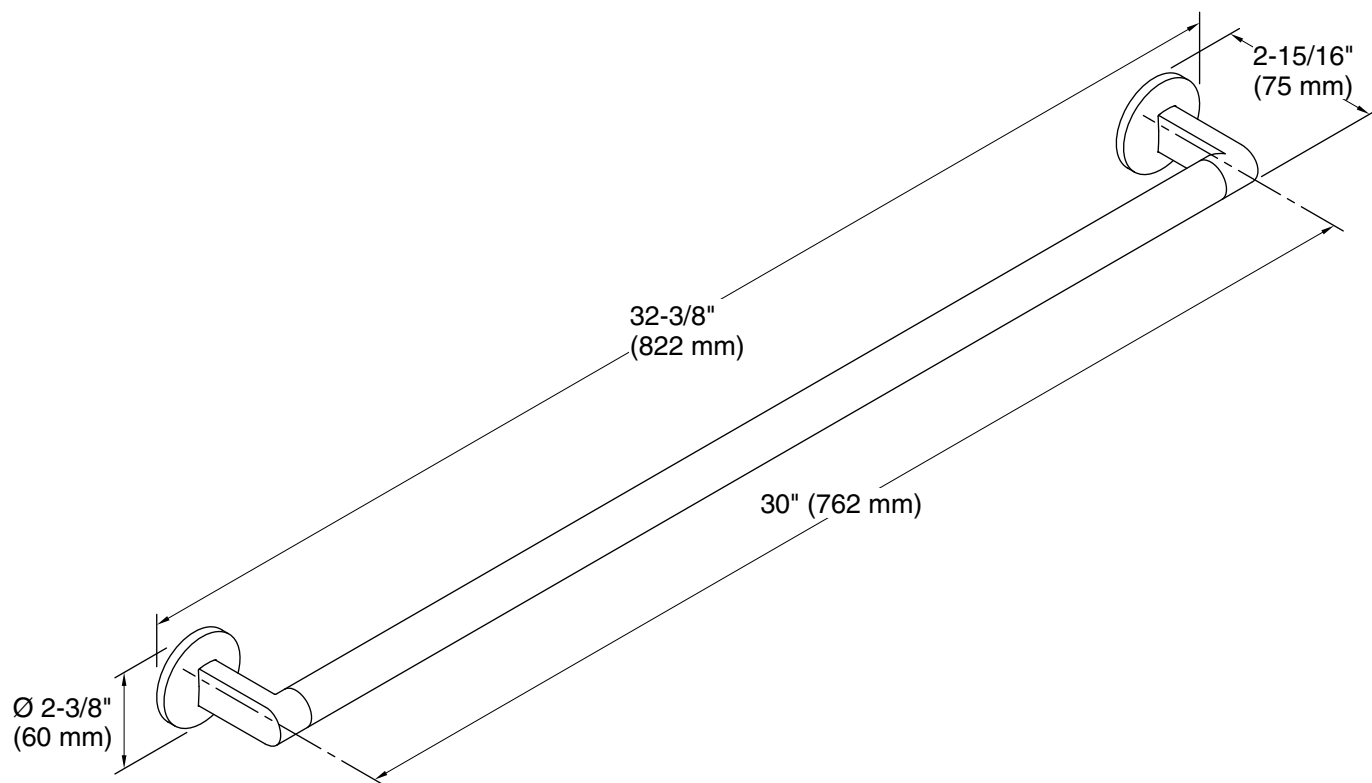

Technical Information

All product dimensions are nominal.

Material: Zinc, Brass

Notes

Install this product according to the installation instructions.

CAUTION: Risk of personal injury. Do not install these products in any area where they are likely to be used inadvertently as a grab bar or support bar. These products are not designed or intended for use as a grab bar or support bar.