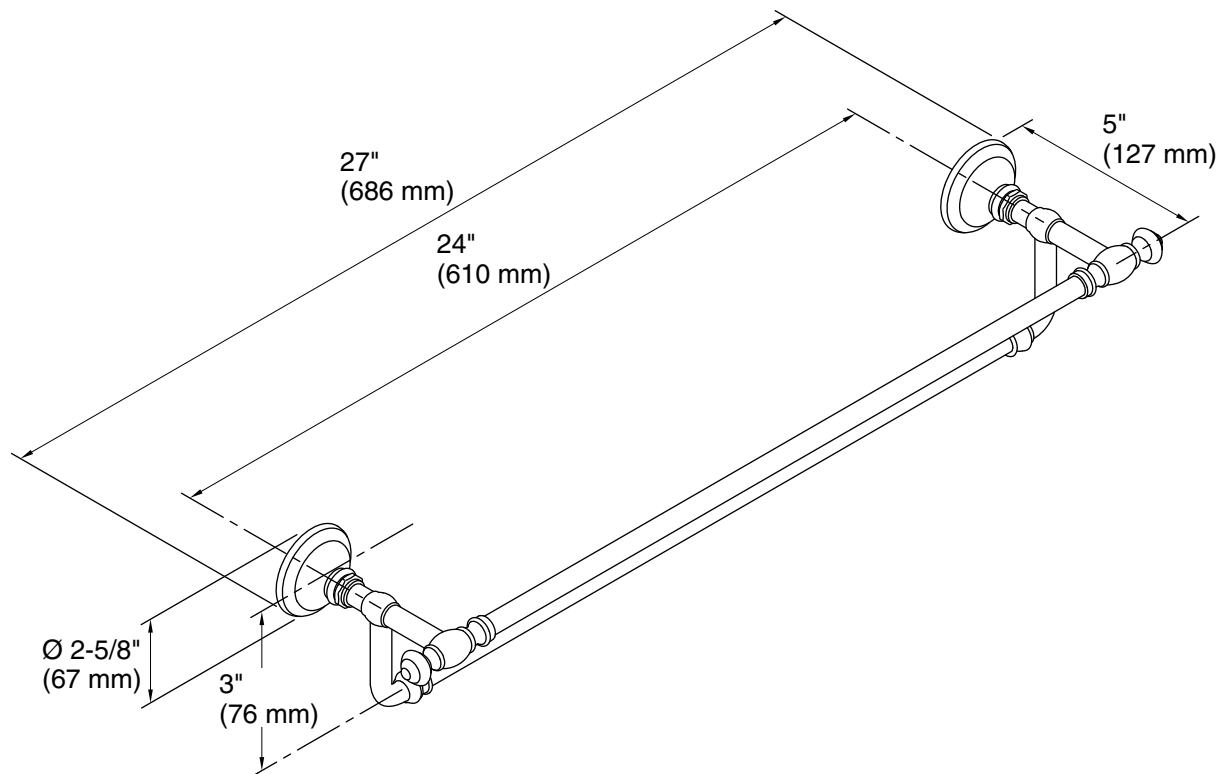

Technical Information

All product dimensions are nominal.

Material: Metal

Notes

Install this product according to the installation guide.

CAUTION: Risk of personal injury. Do not install these products in any area where they are likely to be used inadvertently as a grab bar or support bar. These products are not designed or intended for use as a grab bar or support bar.