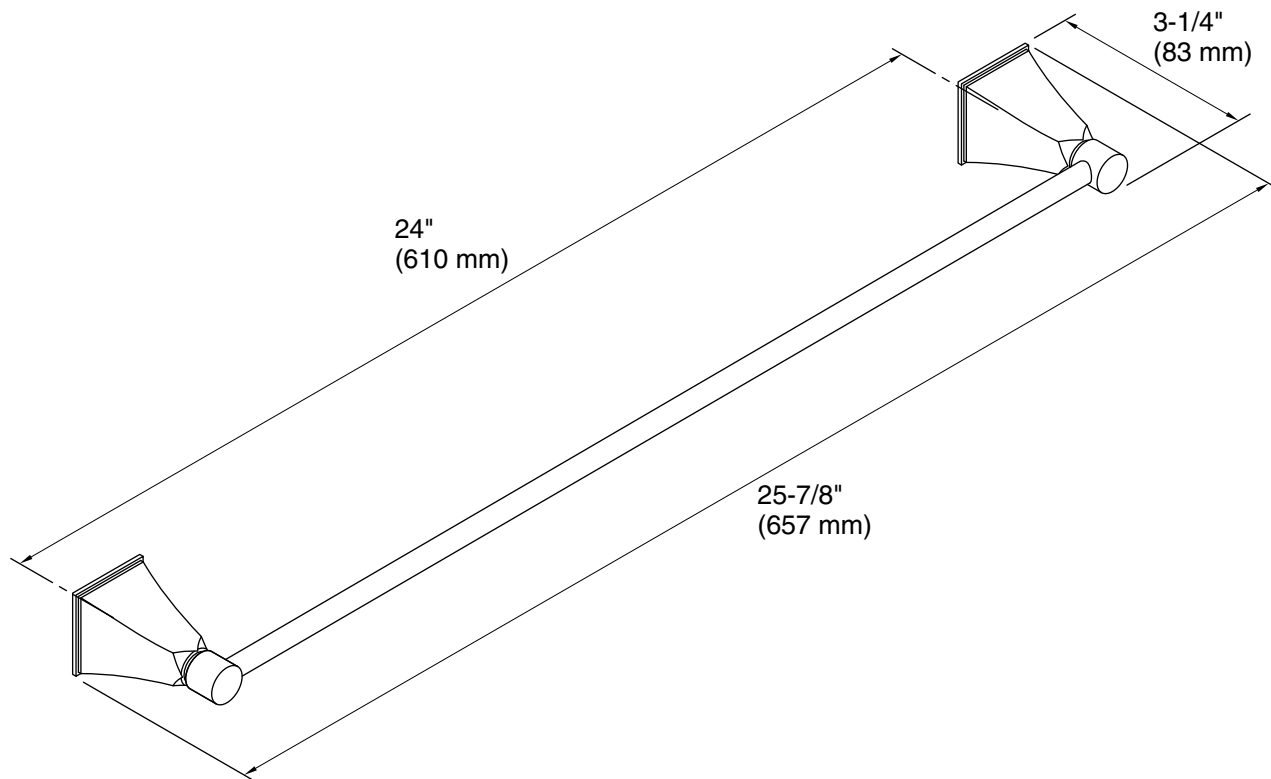

Technical Information

All product dimensions are nominal.

Material: Brass, Zinc

Notes

Install this product according to the installation guide.

CAUTION: Risk of personal injury. Do not install these products in any area where they are likely to be used inadvertently as a grab bar or support bar. These products are not designed or intended for use as a grab bar or support bar.