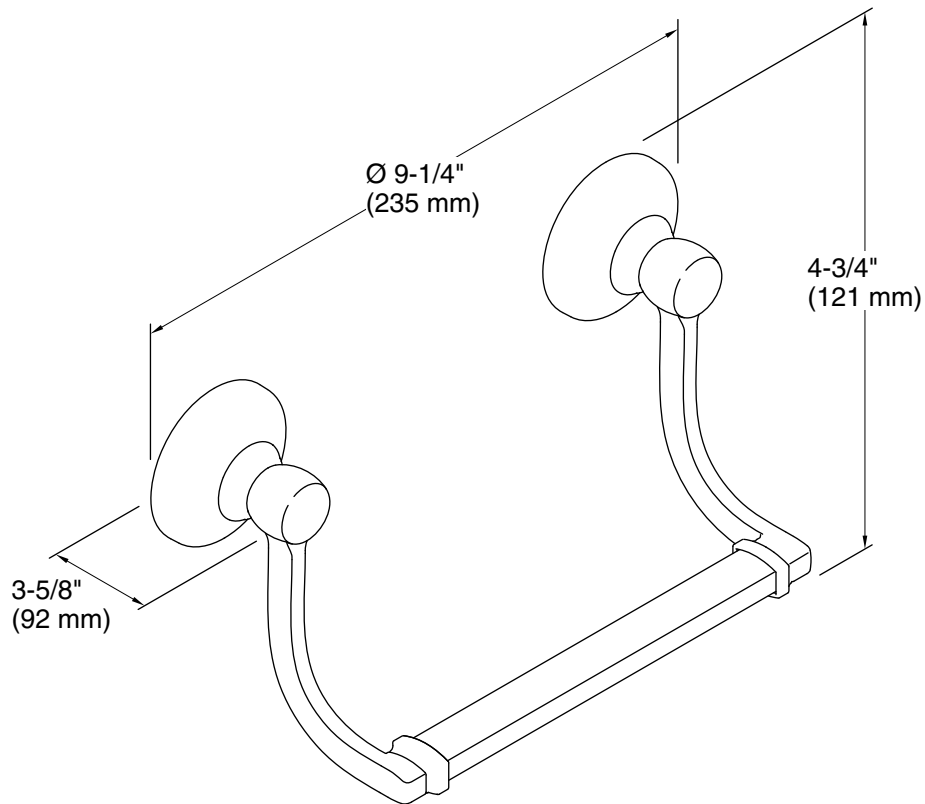

Technical Information

All product dimensions are nominal.

Material: Metal

Notes

Install this product according to the installation guide.

CAUTION: Risk of personal injury. Do not install these products in any area where they are likely to be used inadvertently as a grab bar or support bar. These products are not designed or intended for use as a grab bar or support bar.