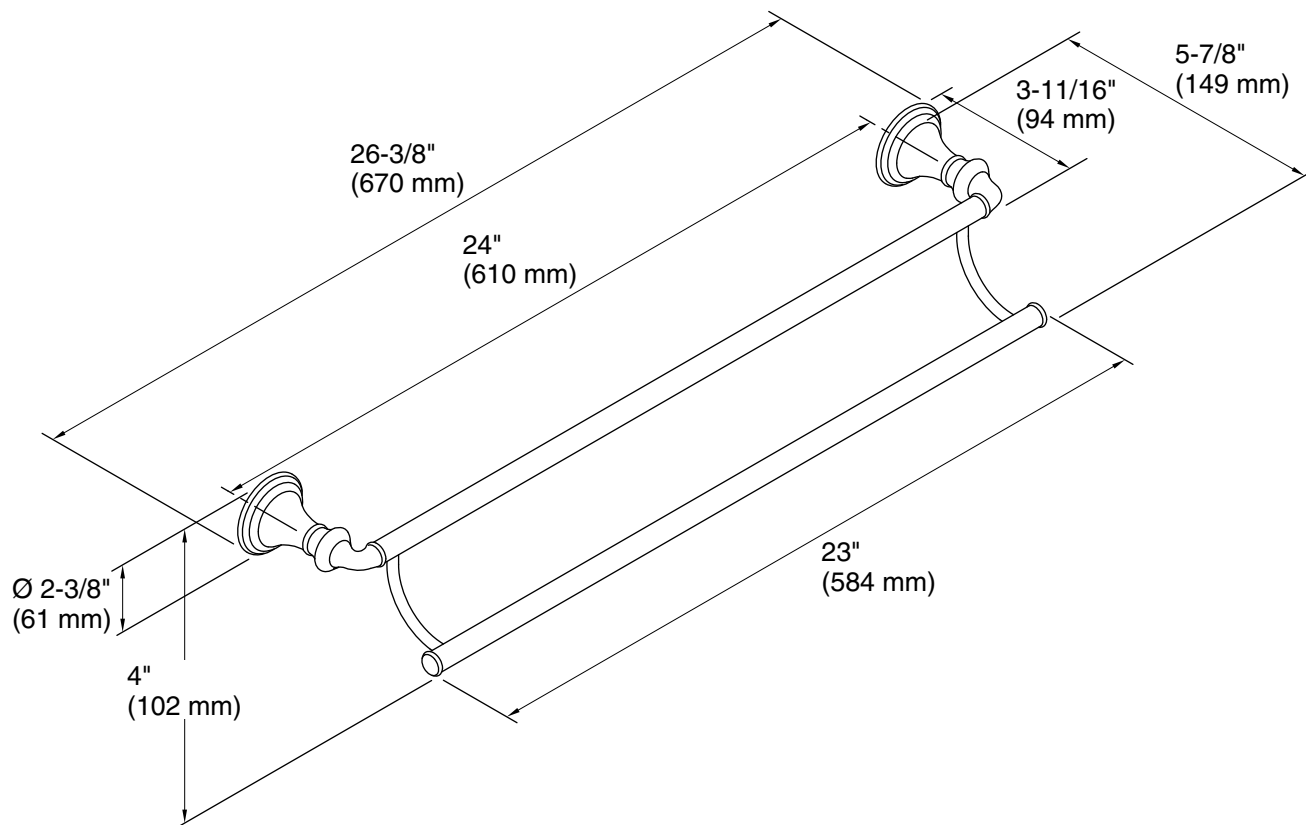

Devonshire®
24" Double Towel Bar
K-10553

Features

- Coordinates with other products in the Devonshire collection.

Material

- Premium metal construction for durability and reliability.
- KOHLER finishes resist corrosion and tarnishing.

Technical Information

All product dimensions are nominal.

Notes

Install this product according to the installation guide.

CAUTION: Risk of personal injury. Do not install these products in any area where they are likely to be used inadvertently as a grab bar or support bar. These products are not designed or intended for use as a grab bar or support bar.