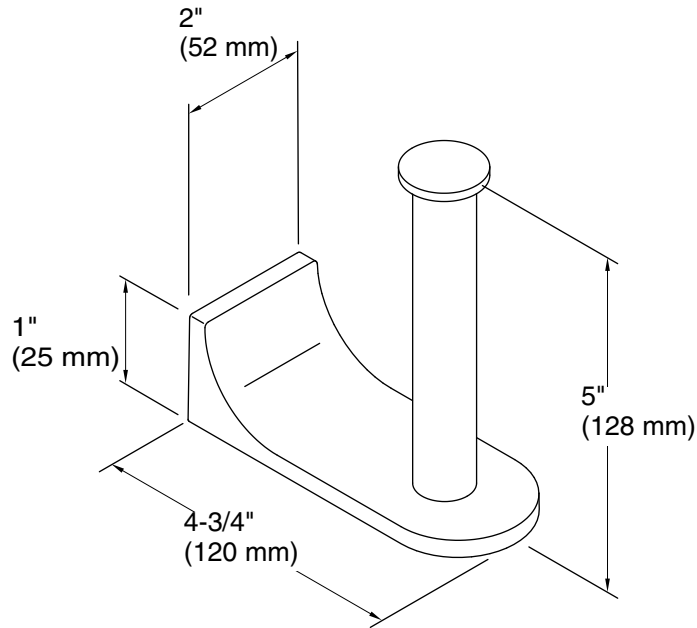

Loure®
Vertical toilet paper holder
K-11583

Features

- Vertical holder makes changing toilet paper quick and simple.
- Coordinates with Loure faucets, accessories, and showering components to complete your bathroom.

Color	Code	Description
	CP	Polished Chrome
	SN	Vibrant® Polished Nickel
	BN	Vibrant® Brushed Nickel

Technical Information

All product dimensions are nominal.

Material: Metal

Notes

Install this product according to the installation guide.