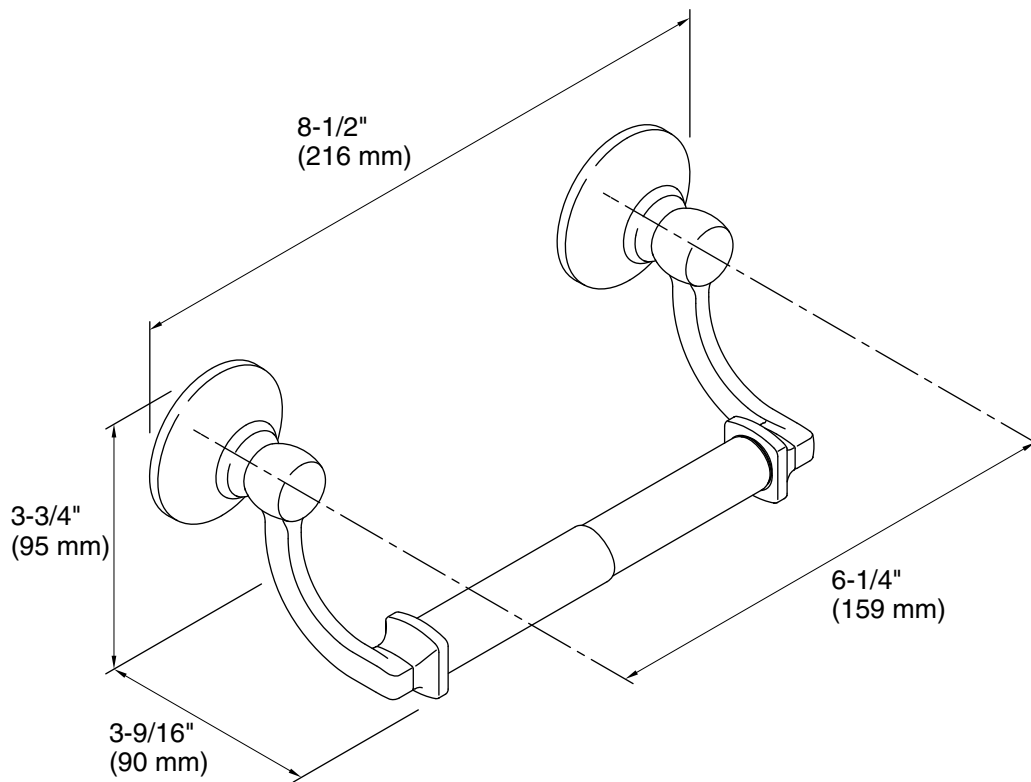

Technical Information

All product dimensions are nominal.

Material: Metal

Notes

Install this product according to the installation guide.

CAUTION: Risk of personal injury. Do not install these products in any area where they are likely to be used inadvertently as a grab bar or support bar. These products are not designed or intended for use as a grab bar or support bar.