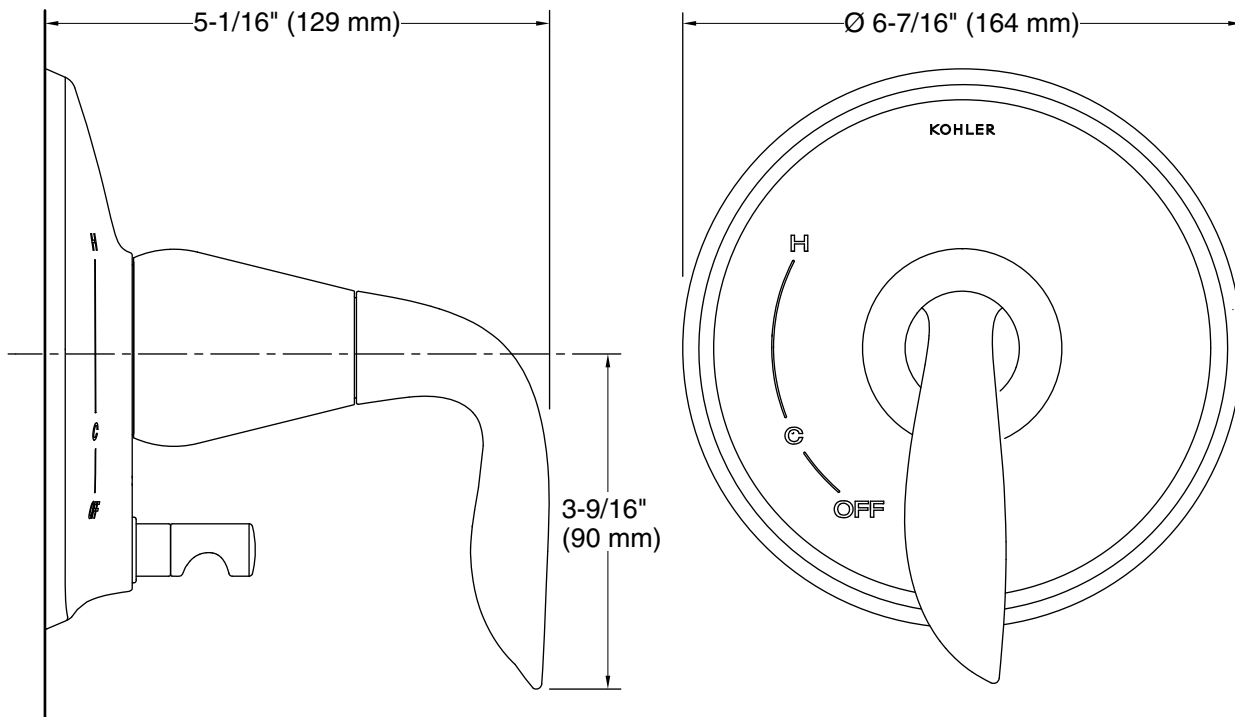

#### Color Code Description

	CP	Polished Chrome
	BN	Vibrant® Brushed Nickel

**Technical Information**

All product dimensions are nominal.

**Notes**

Install this product according to the installation instructions.