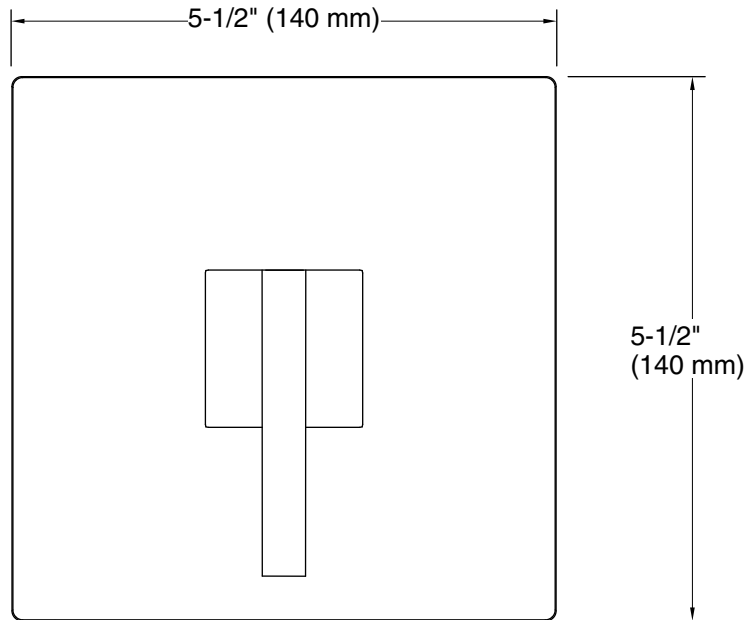

Color tiles intended for reference only.

Color	Code	Description
	CP	Polished Chrome
	SN	Vibrant® Polished Nickel
	BN	Vibrant® Brushed Nickel

Technical Information

All product dimensions are nominal.

Notes