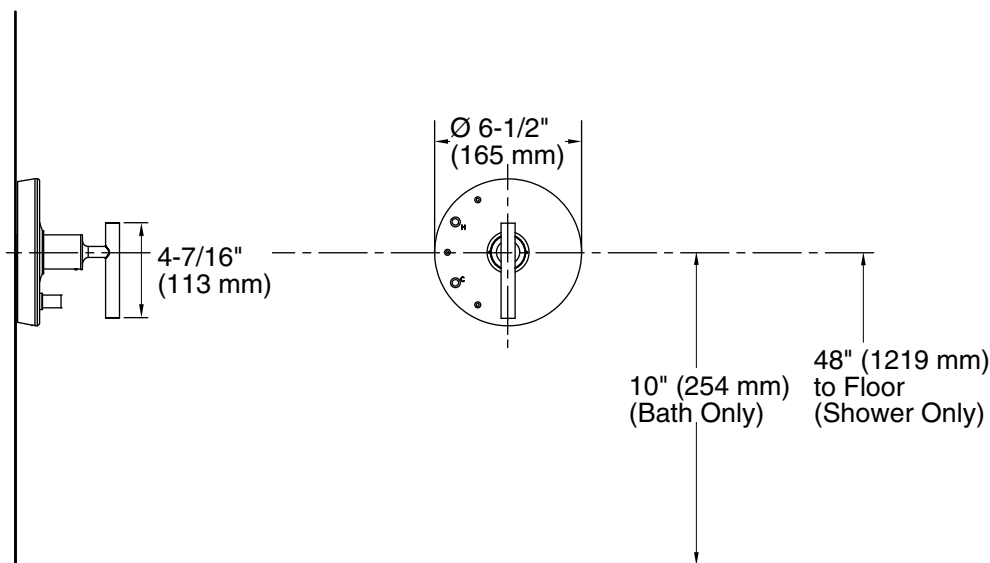

Technical Information

All product dimensions are nominal.

Drain included: No

Showerhead/Body Spray:

Rated maximum flow: 2.5 gal/min (9.5 l/min)

Notes

Install this product according to the installation guide.