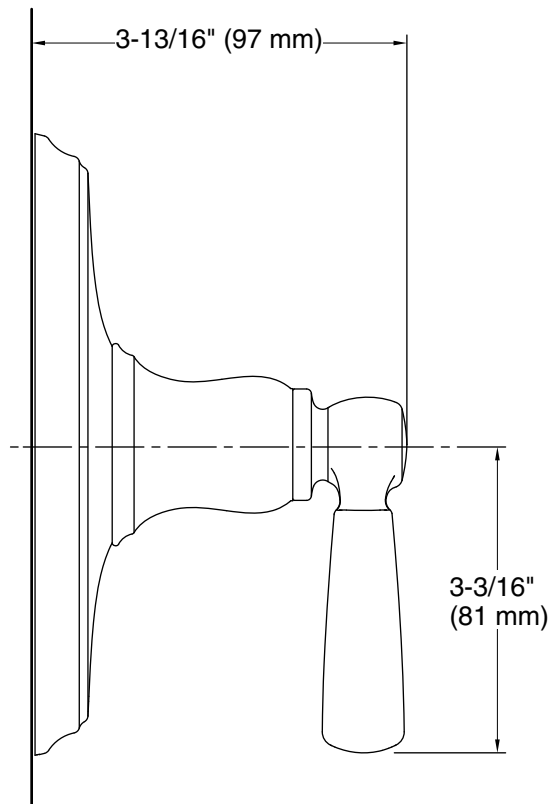

Color tiles intended for reference only.

Color	Code	Description
	CP	Polished Chrome
	SN	Vibrant® Polished Nickel
	BN	Vibrant® Brushed Nickel
	2BZ	Oil-Rubbed Bronze

Technical Information

All product dimensions are nominal.