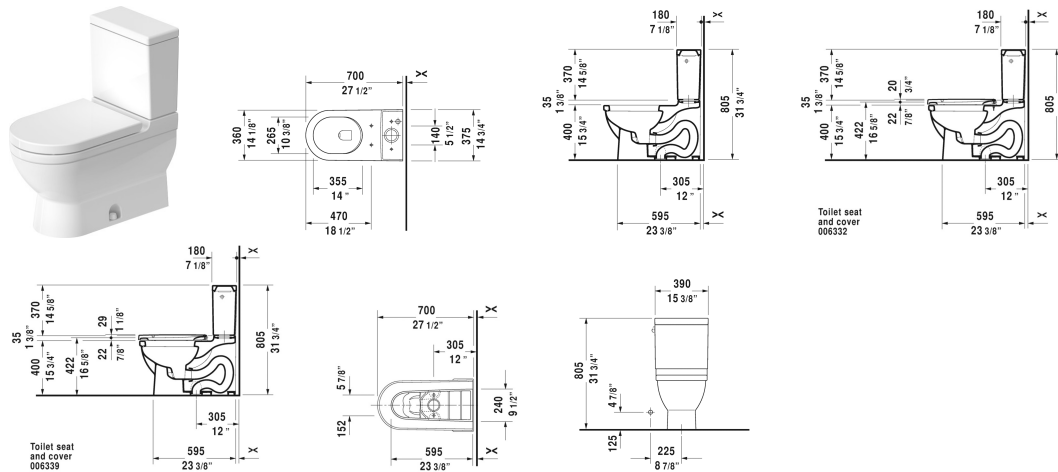

Starck 3 Toilet kit # D1909700

| < 15 3/8" Inch > |

Toilet kit	Dimension	Weight	Order number
Toilet bowl & Tank			
Colors			
00 White			
Variant			
	15 3/8" x 27 3/4" Inch	116.2 lb	D1909700
Infobox			
Not available with WonderGliss			
Suitable products			
Tank with single flush mechanism, with side lever, 3" flapper valve, bottom left supply, cUPC® listed*, 15 3/8" x 7 1/8" Inch	15 3/8" x 7 1/8" Inch		092040
Two-Piece toilet (without tank), suitable for SensoWash Starck, syphonic, 12" rough-in, vertical outlet, cUPC® listed*, 1.28 gpf, 14 5/8" x 27 3/4" Inch	14 5/8" x 27 3/4" Inch		212501

All drawings contain the necessary measurements which are subject to standard tolerances. They are stated in inch & mm and are non-binding. Exact measurements, in particular for customized installation scenarios, can only be taken from the finished ceramic piece.