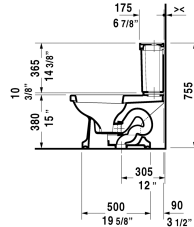

1930 Toilet kit # D1002200

| < 16 1/2" Inch > |

Toilet kit	Dimension	Weight	Order number
Toilet bowl & Tank			
<b>Colors</b>			
00 White			
<b>Variant</b>			
	16 1/2" x 26 1/8" Inch	91.5 lb	D1002200
<b>Suitable products</b>			
Two-Piece toilet (without tank), syphonic, 12" rough-in, vertical outlet, cUPC® listed*, 1.28 gpf, 14 1/8" x 26 1/8" Inch	14 1/8" x 26 1/8" Inch		213001
Tank with single flush mechanism, Chrome, bottom left supply, cUPC® listed*, 1.28 gpf, 16 1/2" x 6 7/8" Inch	16 1/2" x 6 7/8" Inch		087230

All drawings contain the necessary measurements which are subject to standard tolerances. They are stated in inch & mm and are non-binding. Exact measurements, in particular for customized installation scenarios, can only be taken from the finished ceramic piece.