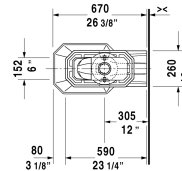

1930 Toilet kit # D1002200

| < 16 1/2" Inch > |

Toilet kit	Dimension	Weight	Order number
Toilet bowl & Tank			
<b>Colors</b>			
00 White			
<b>Variant</b>			
	16 1/2" x 26 1/8" Inch	91.5 lb	D1002200
<b>Suitable products</b>			
Two-Piece toilet (without tank), syphonic, 12" rough-in, vertical outlet, cUPC® listed*, 1.28 gpf, 14 1/8" x 26 1/8" Inch	14 1/8" x 26 1/8" Inch		213001
Tank with single flush mechanism, Chrome, bottom left supply, cUPC® listed*, 1.28 gpf, 16 1/2" x 6 7/8" Inch	16 1/2" x 6 7/8" Inch		087230

All drawings contain the necessary measurements which are subject to standard tolerances. They are stated in inch & mm and are non-binding. Exact measurements, in particular for customized installation scenarios, can only be taken from the finished ceramic piece.