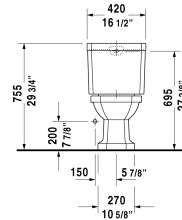

1930 Toilet kit # D1002200

| < 16 1/2" Inch > |

Toilet kit	Dimension	Weight	Order number
Toilet bowl & Tank			
<b>Colors</b>			
00 White			
<b>Variant</b>			
	16 1/2" x 26 1/8" Inch	91.5 lb	D1002200
<b>Suitable products</b>			
Two-Piece toilet (without tank), syphonic, 12" rough-in, vertical outlet, cUPC® listed*, 1.28 gpf, 14 1/8" x 26 1/8" Inch	14 1/8" x 26 1/8" Inch		213001
Tank with single flush mechanism, Chrome, bottom left supply, cUPC® listed*, 1.28 gpf, 16 1/2" x 6 7/8" Inch	16 1/2" x 6 7/8" Inch		087230

All drawings contain the necessary measurements which are subject to standard tolerances. They are stated in inch & mm and are non-binding. Exact measurements, in particular for customized installation scenarios, can only be taken from the finished ceramic piece.