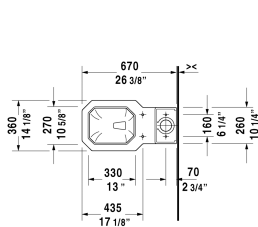

1930 Toilet kit # D1002200

| < 16 1/2" Inch > |

Toilet kit	Dimension	Weight	Order number
Toilet bowl & Tank			
<b>Colors</b>			
00 White			
<b>Variant</b>			
	16 1/2" x 26 1/8" Inch	91.5 lb	D1002200
<b>Suitable products</b>			
Two-Piece toilet (without tank), syphonic, 12" rough-in, vertical outlet, cUPC® listed*, 1.28 gpf, 14 1/8" x 26 1/8" Inch	14 1/8" x 26 1/8" Inch		213001
Tank with single flush mechanism, Chrome, bottom left supply, cUPC® listed*, 1.28 gpf, 16 1/2" x 6 7/8" Inch	16 1/2" x 6 7/8" Inch		087230

All drawings contain the necessary measurements which are subject to standard tolerances. They are stated in inch & mm and are non-binding. Exact measurements, in particular for customized installation scenarios, can only be taken from the finished ceramic piece.