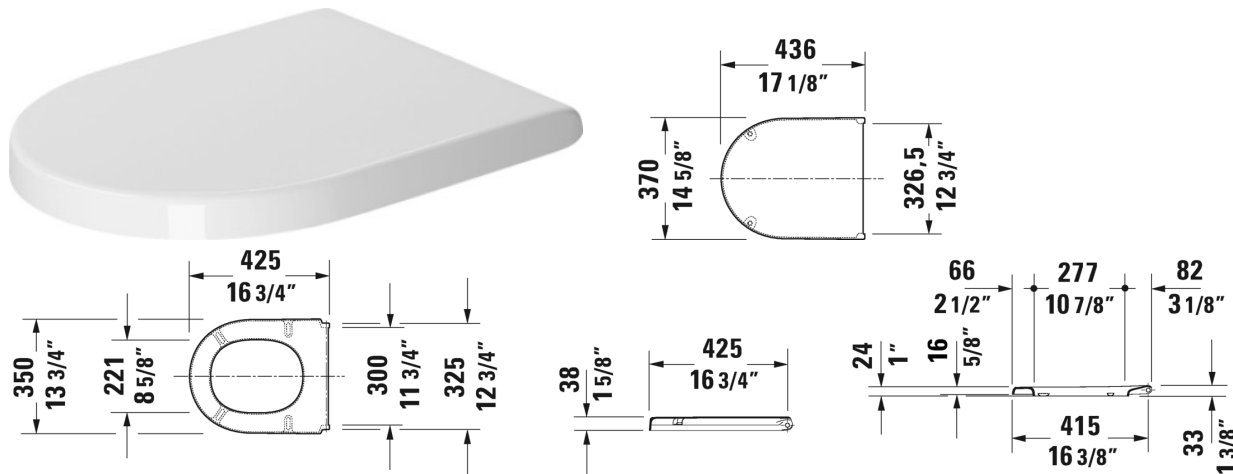

**Starck 3 Toilet seat and cover # 0063810000**

Toilet seat and cover	Dimension	Weight	Order number
hinges stainless steel, without slow close			
<b>Colors</b>			
00 White			
<b>Variant</b>			
		5 lb	0063810000
<b>Suitable products</b>			
Toilet close-coupled (without tank), washdown model, hardware included, cUPC® listed*, 14 1/8" x 25 3/4" Inch	14 1/8" x 25 3/4" Inch		012809
Toilet wall-mounted washdown model, Durafix included, cUPC® listed*, 14 1/8" x 21 1/4" Inch	14 1/8" x 21 1/4" Inch		222509
Toilet wall-mounted Compact washdown model, Durafix included, cUPC® listed*, 14 1/8" x 19 1/8" Inch	14 1/8" x 19 1/8" Inch		222709
Toilet wall-mounted Duravit Rimless® rimless, washdown model, Durafix included, cUPC® listed*, 14 1/8" x 21 1/4" Inch	14 1/8" x 21 1/4" Inch		252709

All drawings contain the necessary measurements which are subject to standard tolerances. They are stated in inch & mm and are non-binding. Exact measurements, in particular for customized installation scenarios, can only be taken from the finished ceramic piece.