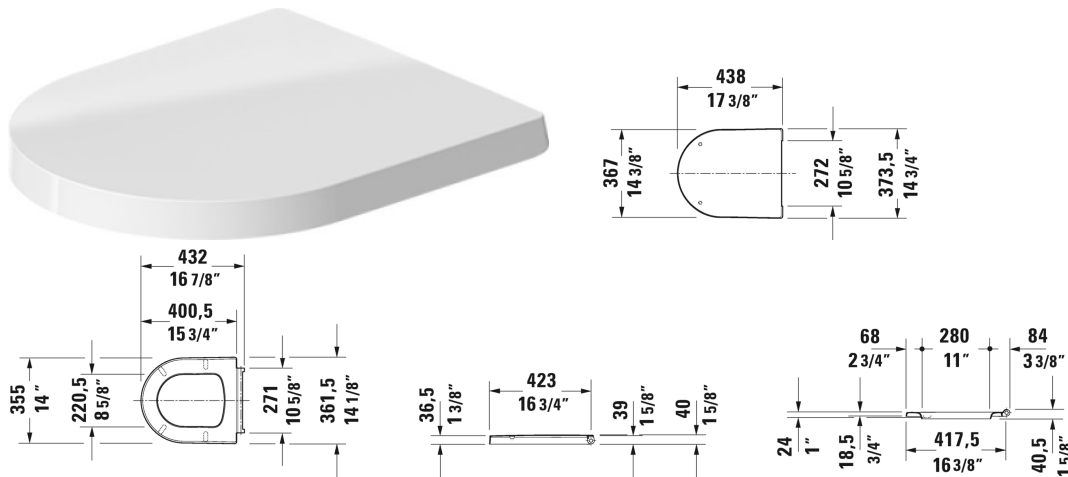

ME by Starck Toilet seat and cover # 002019..00 / 002019..00

Toilet seat and cover	Dimension	Weight	Order number
removable, hinges stainless steel, with slow close			
Colors			
00 White 26 White/White Satin Matte			
Variant			
inside color White, outside color White		4.4 lb	002019..00
inside color White, outside color White Satin Matte		4.4 lb	002019..00

All drawings contain the necessary measurements which are subject to standard tolerances. They are stated in inch & mm and are non-binding. Exact measurements, in particular for customized installation scenarios, can only be taken from the finished ceramic piece.