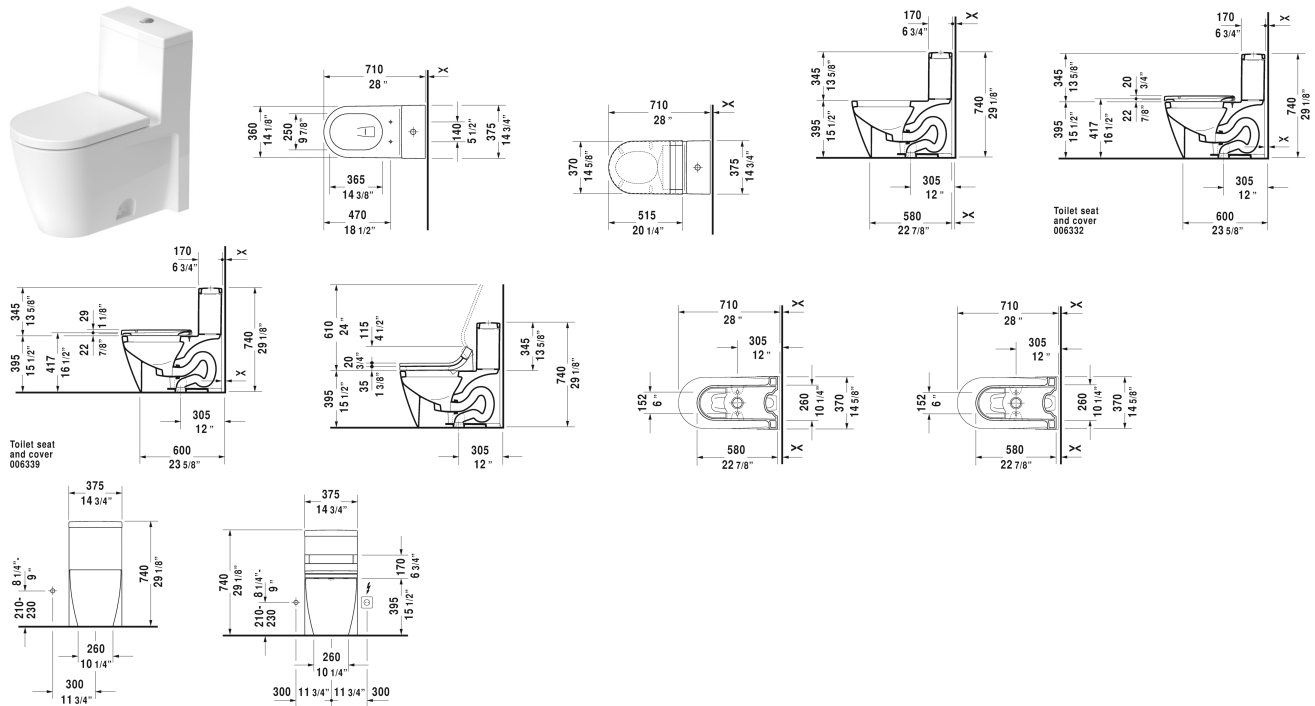

**Starck 2 One-Piece toilet # 2133010005**

**< 14 3/4" Inch >**

One-Piece toilet	Dimension	Weight	Order number
suitable for SensoWash Starck, syphonic, 12" rough-in, with single flush piston valve, top flush, vertical outlet, cUPC® listed*, 1.28 gpf			
<b>Colors</b>			
00 White			
<b>Variant</b>			
●	14 3/4" x 28 1/8" Inch	125.7 lb	2133010005
<b>Infobox</b>			
* Complies with following standards: ASME A112.19.2/CSA B45.1, For suitable SensoWash® shower-toilet seats, please see matrix on page xxx			
Sanitary ceramics with the special WonderGliss surface finish will remain clean and attractive-looking for a long time to come. When ordering WonderGliss please add a "1" as eleventh digit to the model number.			
Mounting set for One-Piece and Two-Piece toilets, outlet 3/8" - male thread, wall connection 1/2" - female thread, 1/2", North American version	15" Inch	1.1 lb	001431

*All drawings contain the necessary measurements which are subject to standard tolerances. They are stated in inch & mm and are non-binding. Exact measurements, in particular for customized installation scenarios, can only be taken from the finished ceramic piece.*