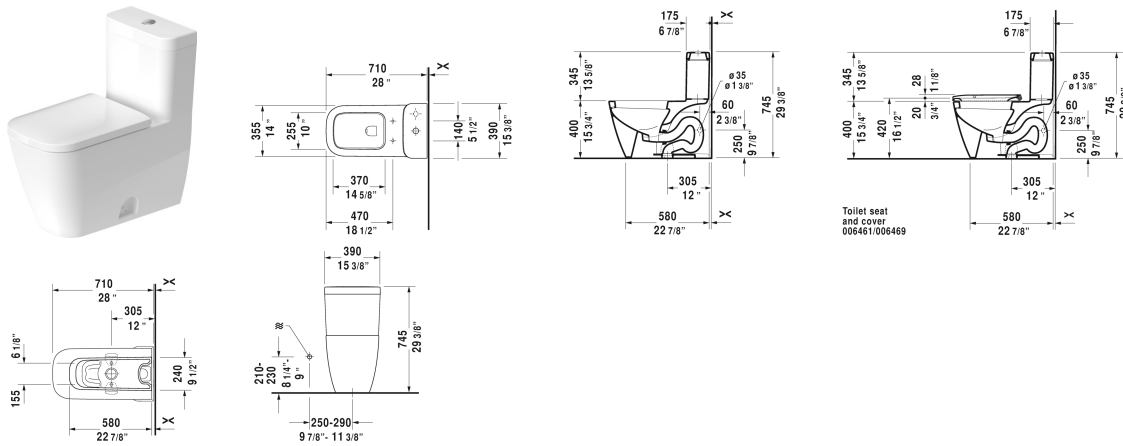

Happy D.2 Toilet kit # D4102100

< 15 3/8" Inch >

Toilet kit	Dimension	Weight	Order number
One-Piece toilet & Toilet seat and cover			
Colors			
00 White			
Variant			
	15 3/8" x 28" Inch	132 lb	D4102100
Suitable products			
Toilet seat and cover hinges stainless steel, elongated, with slow close,			006469
One-Piece toilet syphonic, 12" rough-in, with dual flush piston valve, top flush, vertical outlet, cUPC® listed*, 1.32/0.92 gpf, 15 15 3/8" x 28" Inch 3/8" x 28" Inch			212101

All drawings contain the necessary measurements which are subject to standard tolerances. They are stated in inch & mm and are non-binding. Exact measurements, in particular for customized installation scenarios, can only be taken from the finished ceramic piece.