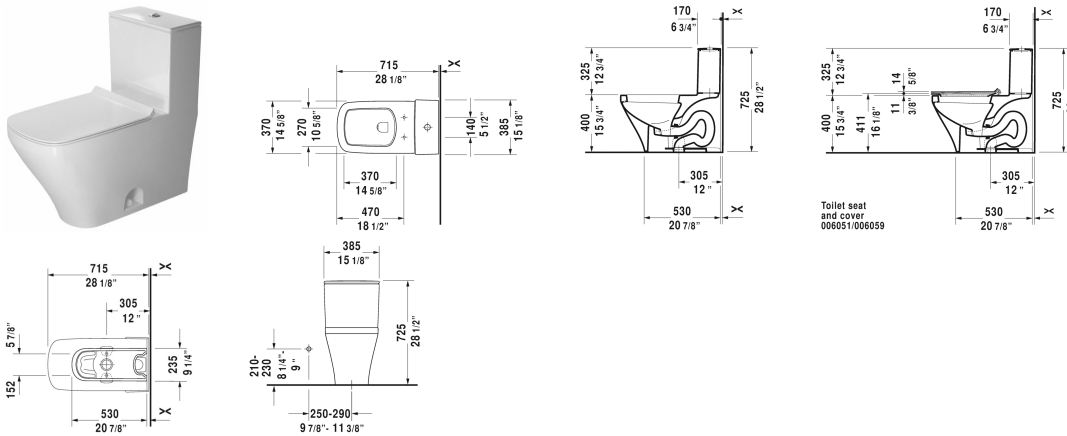

DuraStyle Toilet kit # D4052200

| < 14 5/8" Inch > |

Toilet kit	Dimension	Weight	Order number
One-Piece toilet & Toilet seat and cover			
Colors			
00 White			
Variant			
	14 5/8" x 28 3/8" Inch	127 lb	D4052200
Suitable products			
Toilet seat and cover removable, elongated, hinges stainless steel, with slow close,			006059
One-Piece toilet syphonic, 12" rough-in, vertical outlet, cUPC® listed*, 14 5/8" x 28 3/8" Inch	14 5/8" x 28 3/8" Inch		215701

All drawings contain the necessary measurements which are subject to standard tolerances. They are stated in inch & mm and are non-binding. Exact measurements, in particular for customized installation scenarios, can only be taken from the finished ceramic piece.