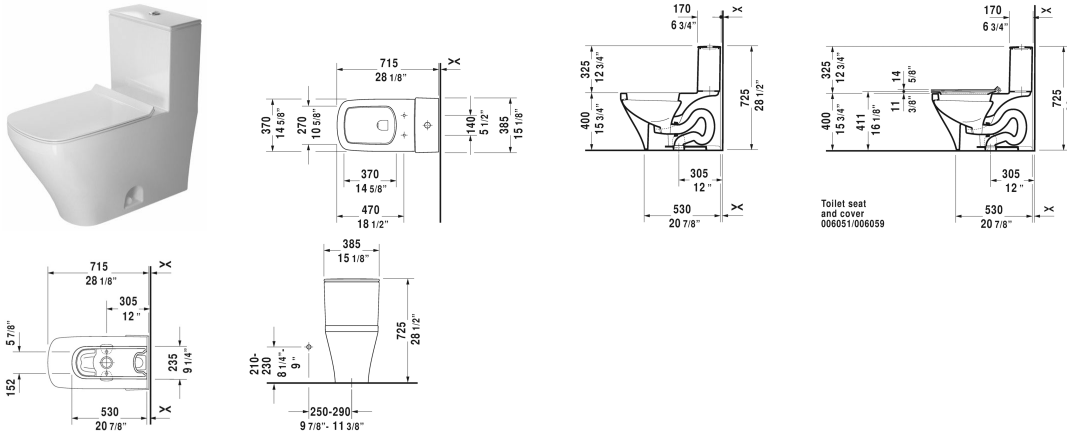

DuraStyle Toilet kit # D4052100

| < 14 5/8" Inch > |

Toilet kit	Dimension	Weight	Order number
One-Piece toilet & Toilet seat and cover			
Colors			
00 White			
Variant			
	14 5/8" x 28 3/8" Inch	127 lb	D4052100
Suitable products			
Toilet seat and cover removable, elongated, hinges stainless steel, with slow close,			006059
One-Piece toilet syphonic, 12" rough-in, vertical outlet, cUPC® listed*, 14 5/8" x 28 3/8" Inch	14 5/8" x 28 3/8" Inch		215701

All drawings contain the necessary measurements which are subject to standard tolerances. They are stated in inch & mm and are non-binding. Exact measurements, in particular for customized installation scenarios, can only be taken from the finished ceramic piece.