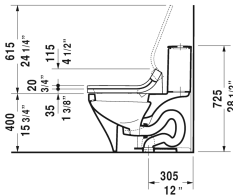

DuraStyle Toilet kit # D4052300

< 14 3/4" Inch >

Toilet kit	Dimension	Weight	Order number
One-Piece toilet for SensoWash® & SensoWash® Starck C shower-toilet seat			
Colors			
00 White			
Variant			
	14 3/4" x 28 3/8" Inch	134.4 lb	D4052300
Suitable products			
One-Piece toilet for SensoWash® only in combination with SensoWash, syphonic, 12" rough-in, connecting elements for SensoWash with concealed connections included, vertical outlet, cUPC® listed*, 14 5/8" x 28 3/8" Inch	14 5/8" x 28 3/8" Inch		215751
SensoWash® Starck C shower-toilet seat for DuraStyle* Rear-, Lady- and Comfortwash, individual adjustment of water-, air- and seat surface temperature as well as nozzle position and jet strength, heated seat, warm air dryer, power actuated lid and seat, night light, 2 individually programmable user profiles, remote control included, self-cleaning wand, on / off-button, with concealed connections, Quick release: easy seat unit removal and attachment, 14 3/4" x 20 1/2" Inch	14 3/4" x 20 1/2" Inch		610200

All drawings contain the necessary measurements which are subject to standard tolerances. They are stated in inch & mm and are non-binding. Exact measurements, in particular for customized installation scenarios, can only be taken from the finished ceramic piece.