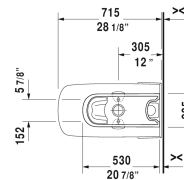

DuraStyle Toilet kit # D4052300

< 14 3/4" Inch >

Toilet kit	Dimension	Weight	Order number
One-Piece toilet for SensoWash® & SensoWash® Starck C shower-toilet seat			
Colors			
00 White			
Variant			
	14 3/4" x 28 3/8" Inch	134.4 lb	D4052300
Suitable products			
One-Piece toilet for SensoWash® only in combination with SensoWash, syphonic, 12" rough-in, connecting elements for SensoWash with concealed connections included, vertical outlet, cUPC® listed*, 14 5/8" x 28 3/8" Inch	14 5/8" x 28 3/8" Inch		215751
SensoWash® Starck C shower-toilet seat for DuraStyle* Rear-, Lady- and Comfortwash, individual adjustment of water-, air- and seat surface temperature as well as nozzle position and jet strength, heated seat, warm air dryer, power actuated lid and seat, night light, 2 individually programmable user profiles, remote control included, self-cleaning wand, on / off-button, with concealed connections, Quick release: easy seat unit removal and attachment, 14 3/4" x 20 1/2" Inch	14 3/4" x 20 1/2" Inch		610200

All drawings contain the necessary measurements which are subject to standard tolerances. They are stated in inch & mm and are non-binding. Exact measurements, in particular for customized installation scenarios, can only be taken from the finished ceramic piece.