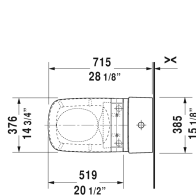

DuraStyle Toilet kit # D4052300

< 14 3/4" Inch >

Toilet kit	Dimension	Weight	Order number
One-Piece toilet for SensoWash® & SensoWash® Starck C shower-toilet seat			
Colors			
00 White			
Variant			
	14 3/4" x 28 3/8" Inch	134.4 lb	D4052300
Suitable products			
One-Piece toilet for SensoWash® only in combination with SensoWash, syphonic, 12" rough-in, connecting elements for SensoWash with concealed connections included, vertical outlet, cUPC® listed*, 14 5/8" x 28 3/8" Inch	14 5/8" x 28 3/8" Inch		215751
SensoWash® Starck C shower-toilet seat for DuraStyle* Rear-, Lady- and Comfortwash, individual adjustment of water-, air- and seat surface temperature as well as nozzle position and jet strength, heated seat, warm air dryer, power actuated lid and seat, night light, 2 individually programmable user profiles, remote control included, self-cleaning wand, on / off-button, with concealed connections, Quick release: easy seat unit removal and attachment, 14 3/4" x 20 1/2" Inch	14 3/4" x 20 1/2" Inch		610200

All drawings contain the necessary measurements which are subject to standard tolerances. They are stated in inch & mm and are non-binding. Exact measurements, in particular for customized installation scenarios, can only be taken from the finished ceramic piece.