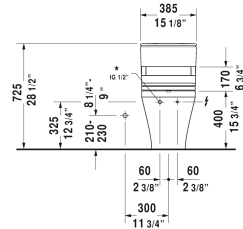

DuraStyle Toilet kit # D4052300

< 14 3/4" Inch >

Toilet kit	Dimension	Weight	Order number
One-Piece toilet for SensoWash® & SensoWash® Starck C shower-toilet seat			
Colors			
00 White			
Variant			
	14 3/4" x 28 3/8" Inch	134.4 lb	D4052300
Suitable products			
One-Piece toilet for SensoWash® only in combination with SensoWash, syphonic, 12" rough-in, connecting elements for SensoWash with concealed connections included, vertical outlet, cUPC® listed*, 14 5/8" x 28 3/8" Inch	14 5/8" x 28 3/8" Inch		215751
SensoWash® Starck C shower-toilet seat for DuraStyle* Rear-, Lady- and Comfortwash, individual adjustment of water-, air- and seat surface temperature as well as nozzle position and jet strength, heated seat, warm air dryer, power actuated lid and seat, night light, 2 individually programmable user profiles, remote control included, self-cleaning wand, on / off-button, with concealed connections, Quick release: easy seat unit removal and attachment, 14 3/4" x 20 1/2" Inch	14 3/4" x 20 1/2" Inch		610200

All drawings contain the necessary measurements which are subject to standard tolerances. They are stated in inch & mm and are non-binding. Exact measurements, in particular for customized installation scenarios, can only be taken from the finished ceramic piece.