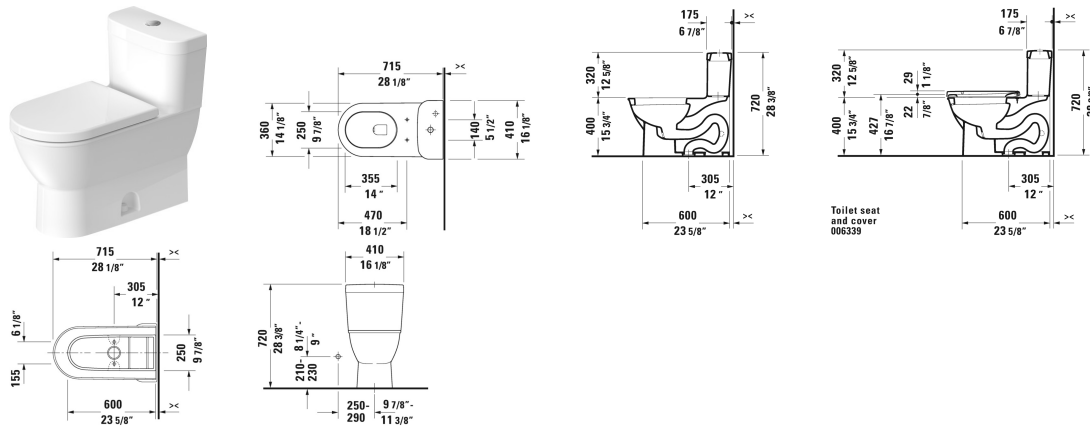

Darling New Toilet kit # D2101700

| < 15 3/4" Inch > |

Toilet kit	Dimension	Weight	Order number
One-Piece toilet & Toilet seat and cover			
Colors			
00 White			
Variant			
	15 3/4" x 28 1/8" Inch	110.9 lb	D2101700
Suitable products			
One-Piece toilet back-to-wall, syphonic, 12" rough-in, with single flush piston valve, top flush, suitable for SensoWash Starck, cUPC® listed*, 1.28 gpf, 15 3/4" x 28 1/8" Inch	15 3/4" x 28 1/8" Inch		212301
Toilet seat and cover elongated, hinges stainless steel, removable, with slow close,			006339

All drawings contain the necessary measurements which are subject to standard tolerances. They are stated in inch & mm and are non-binding. Exact measurements, in particular for customized installation scenarios, can only be taken from the finished ceramic piece.