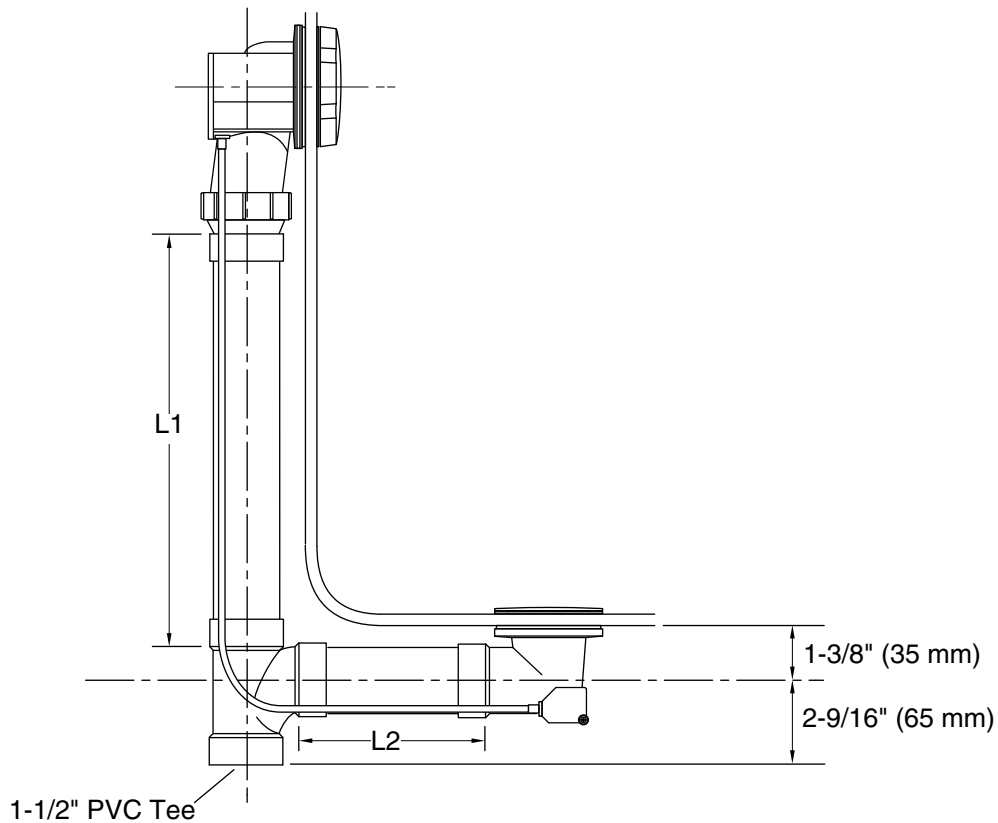

Features

- For baths 14" (356 mm) to 21" (533 mm) deep from the center of the bath overflow outlet to the center of the bath drain outlet.
- External 27" (686 mm) length cable.
- No internal linkages to minimize the potential for clogging.
- Includes schedule 40 PVC tubing.

Material

- Metal construction control handle and stopper.

Installation

- Adjustable rotating connection for easy installation.

Recommended Products/Accessories

K-23726 Drain treatment
K-23723 Faucet cleaner

Technical Information

All product dimensions are nominal.

Notes

Install this product according to the installation guide.

The combined length of the vertical (supplied) and horizontal (supplied) tubing after being cut for the bath installation must be equal to or less than 25" (635 mm).