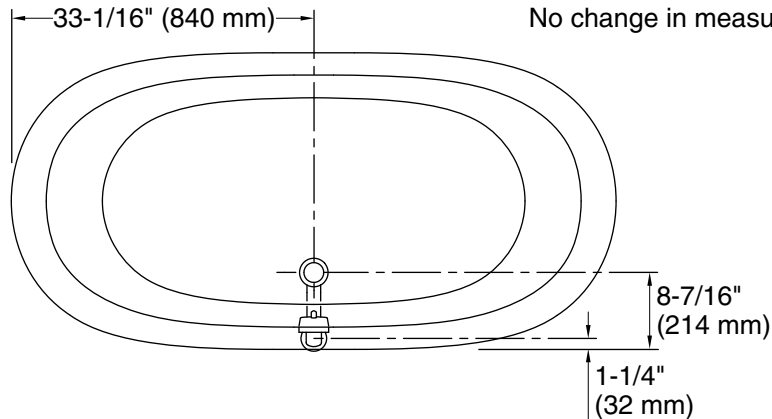

Technical Information

All product dimensions are nominal.

Installation:	Freestanding
Drain location:	Center rear
Basin area, bottom:	48-15/16" x 24-3/4" (1243 mm x 629 mm)
Basin area, top:	58-11/16" x 27-13/16" (1491 mm x 706 mm)
Weight:	396.2 lbs (179.7 kg)
Minimum floor load:	90 lbs/ft ² (439.4 kg/m ²)
Water depth:	14-3/8" (366 mm)
Water capacity:	90 gal (340.7 L)
Template:	1344921-7, not required, included