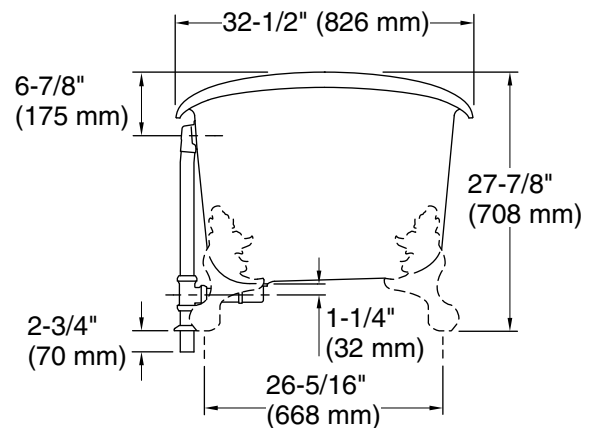

Material

- KOHLER® enameled cast iron.
- Painted exterior in Iron Black.

Installation

- Freestanding.

Required Products/Accessories

K-204 ball-and-claw feet
K-7159 1-1/2" pop-up bath drain for freestanding baths

Technical Information

All product dimensions are nominal.

Installation:	Freestanding
Drain location:	Center rear
Basin area, bottom:	48-15/16" x 24-3/4" (1243 mm x 629 mm)
Basin area, top:	58-11/16" x 27-13/16" (1491 mm x 706 mm)
Weight:	396.2 lbs (179.7 kg)
Minimum floor load:	90 lbs/ft ² (439.4 kg/m ²)
Water depth:	14-3/8" (366 mm)
Water capacity:	90 gal (340.7 L)
Template:	1344921-7, not required, included

Notes

Measure your actual product for rough-in details.

Install this product according to the installation instructions.

The hot water supply should be 70% of the capacity of the bath or greater. Installations will vary.