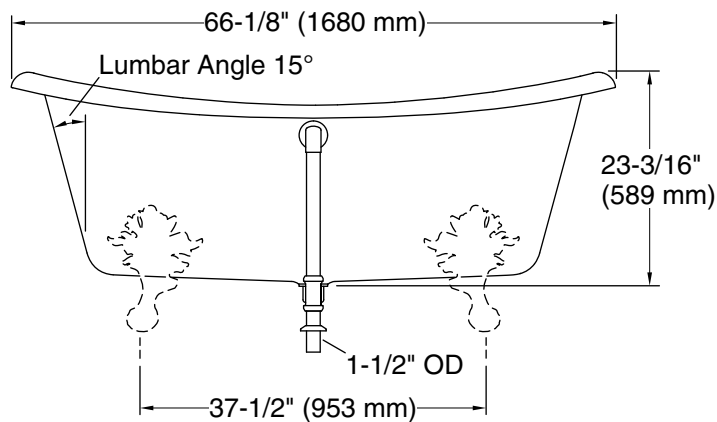

Technical Information

All product dimensions are nominal.

Installation:	Freestanding
Drain location:	Center rear
Basin area, bottom:	48-15/16" x 24-3/4" (1243 mm x 629 mm)
Basin area, top:	58-11/16" x 27-13/16" (1491 mm x 706 mm)
Weight:	396.2 lbs (179.7 kg)
Minimum floor load:	90 lbs/ft ² (439.4 kg/m ²)
Water depth:	14-3/8" (366 mm)
Water capacity:	90 gal (340.7 L)
Template:	1344921-7, not required, included