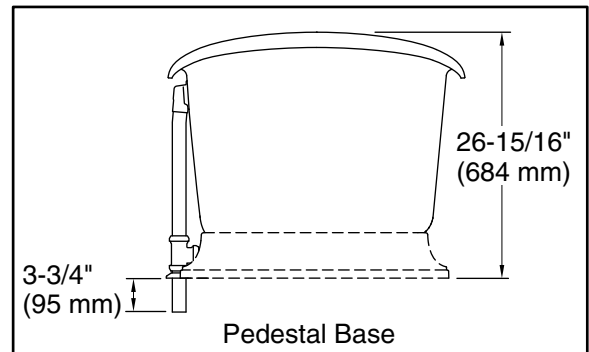

Technical Information

All product dimensions are nominal.

Installation:	Freestanding
Drain location:	Center rear
Basin area, bottom:	48-15/16" x 24-3/4" (1243 mm x 629 mm)
Basin area, top:	58-11/16" x 27-13/16" (1491 mm x 706 mm)
Weight:	396.2 lbs (179.7 kg)
Minimum floor load:	90 lbs/ft ² (439.4 kg/m ²)
Water depth:	14-3/8" (366 mm)
Water capacity:	90 gal (340.7 L)
Template:	1344921-7, not required, included