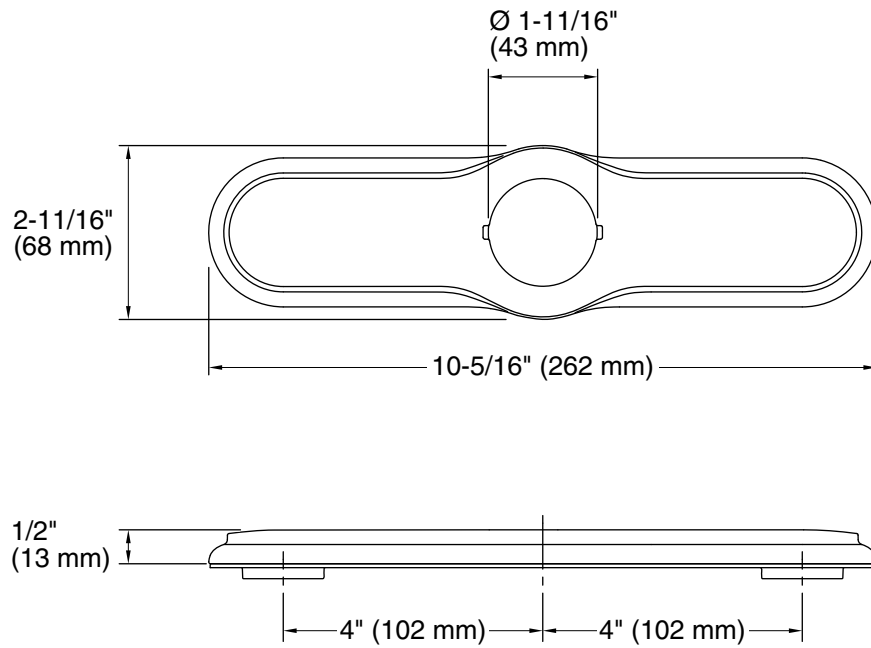

Features

- Coordinates with Tournant™ (K-77515) kitchen faucet.

Recommended Products/Accessories

- K-77515 Single-handle semi-professional kitchen sink faucet
- K-23723 Faucet cleaner

Codes/Standards

None Applicable

Technical Information

All product dimensions are nominal.