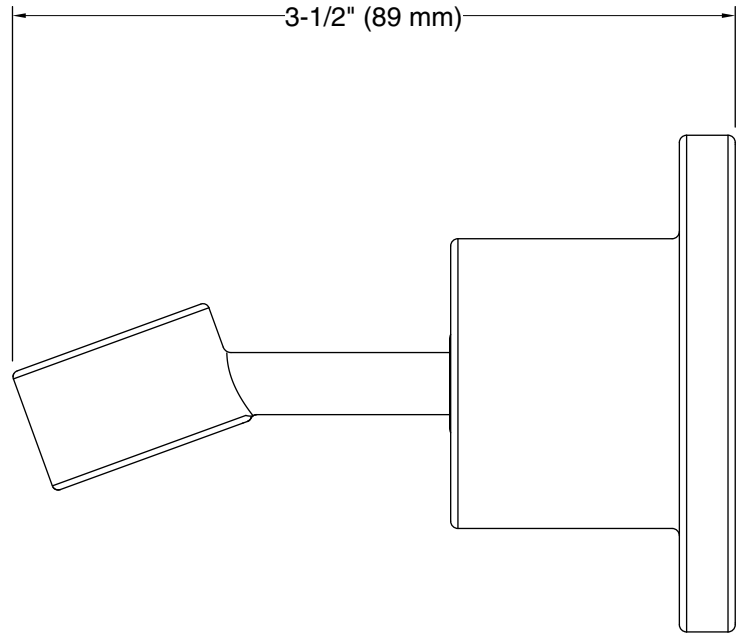

Features

- Bracket pivots and rotates to position handshower at desired angle.
- Coordinates with Purist® and Stillness® faucets and accessories.

Material

- Brass.
- KOHLER finishes resist corrosion and tarnishing.

Technical Information

All product dimensions are nominal.

Material: Brass

Notes

Install this product according to the installation guide.