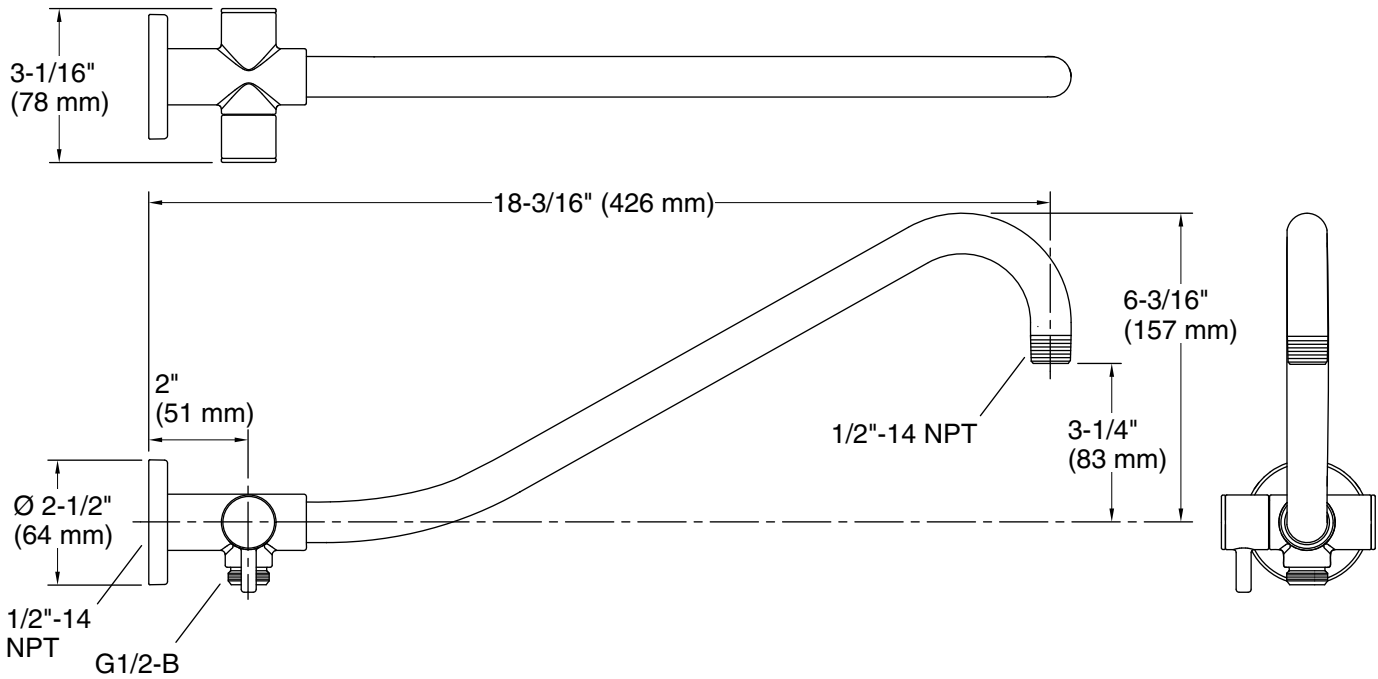

Features

- Diverter switches water between rainhead, handshower or both at one time.
- For use with KOHLER showerheads and handshowers (sold separately).
- Includes flange.
- K-76334 Traditional flange and K-76335 Square flange also available (sold separately).
- ½" NPT connection.

Technical Information

All product dimensions are nominal.

Drain included: No

Notes

Install this product according to the installation guide.