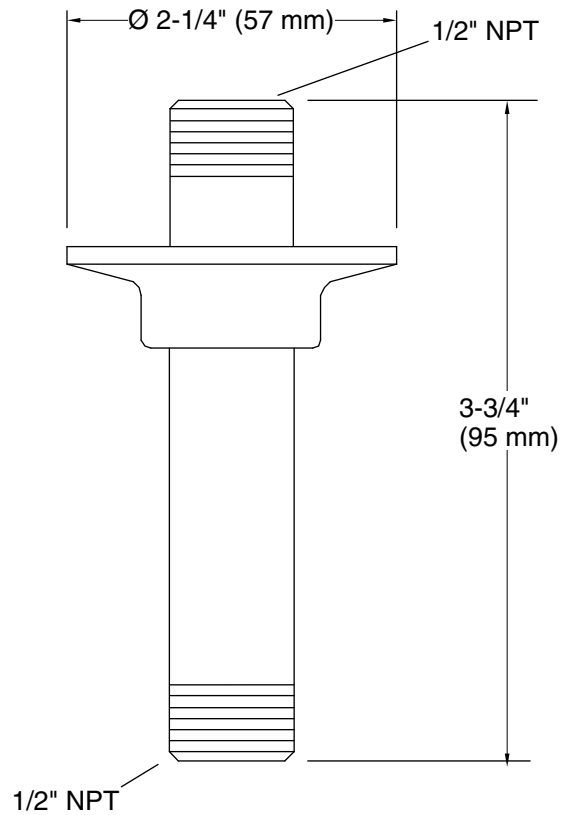

Technical Information

All product dimensions are nominal.

Notes

Install this product according to the installation instructions.