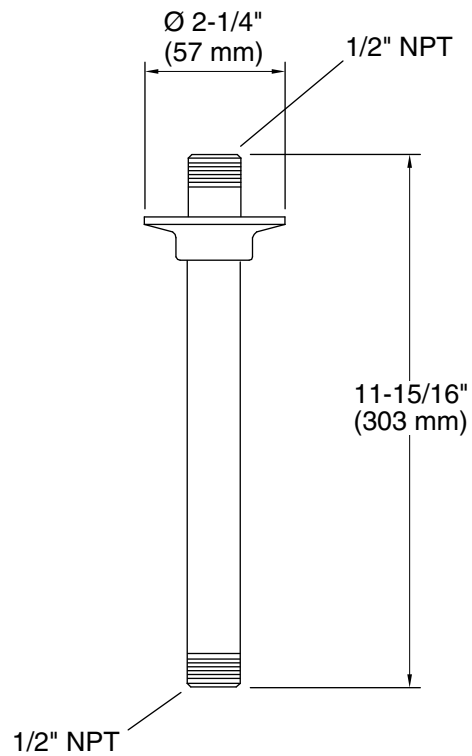

Technical Information

All product dimensions are nominal.

Notes

Install this product according to the installation instructions.