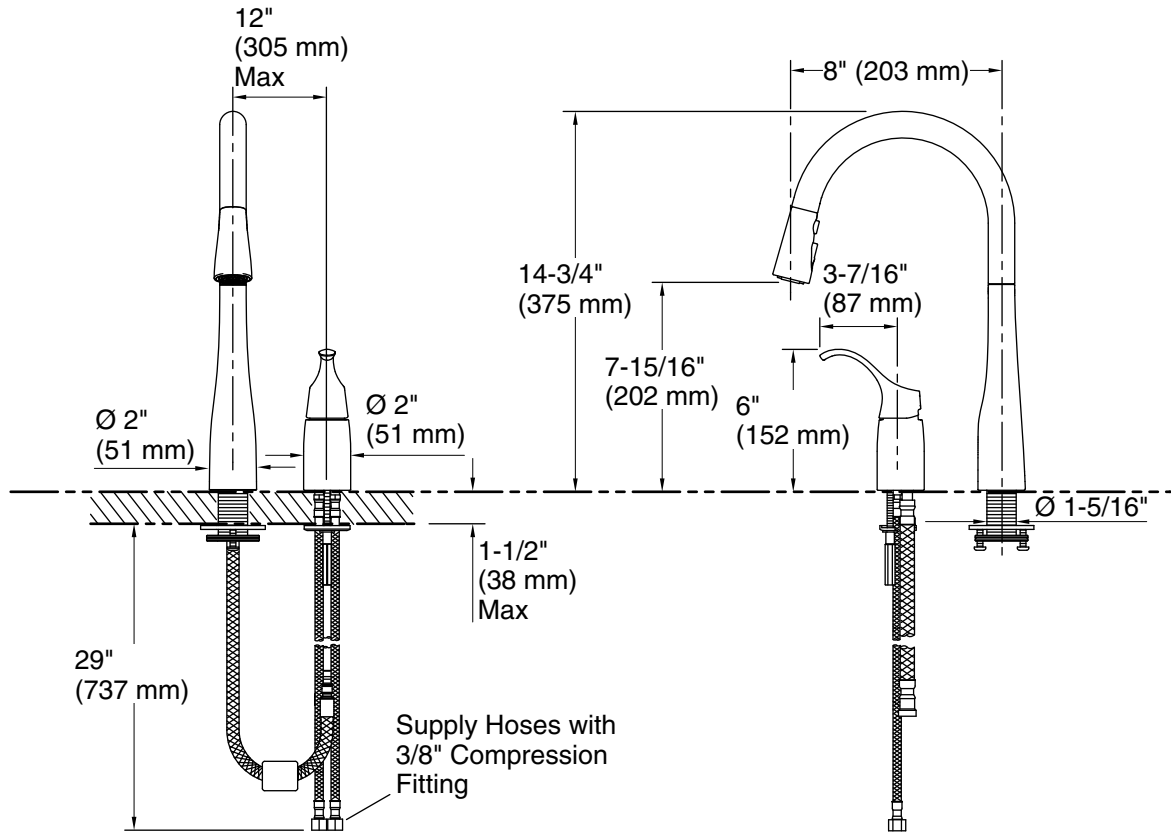

Technical Information

All product dimensions are nominal.

Notes

Install this product according to the installation guide.

ADA complaint for faucet handles only.

ADA, CSA B651 compliant when installed to the specific requirements of these regulations.