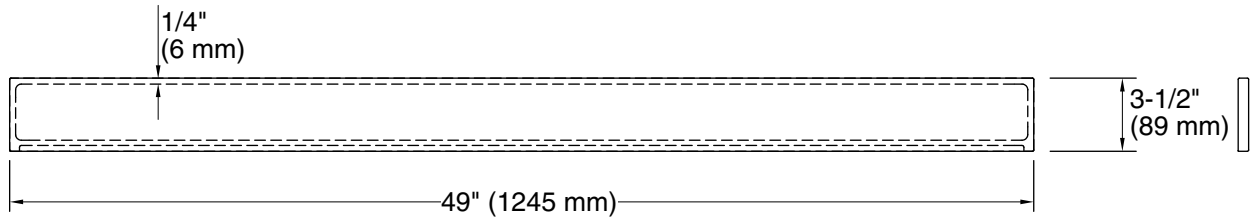

Solid/Expressions®

Bathroom Vanity Top - Back Splash

K-5447

Features

- For use with KOHLER Solid/Expressions 48" (1219 mm) solid-surface vanity tops.
- Includes one panel.
- Optional side splashes available (sold separately).

Available Colors/Finishes

Color tiles intended for reference only.

Color	Code	Description
	S33	White Expressions
	S34	Almond Expressions
	S35	Biscuit Expressions
	S36	Ice Grey Expressions

Technical Information

All product dimensions are nominal.
Installation: Vanity top/ITB

Notes

Install this product according to the installation instructions.