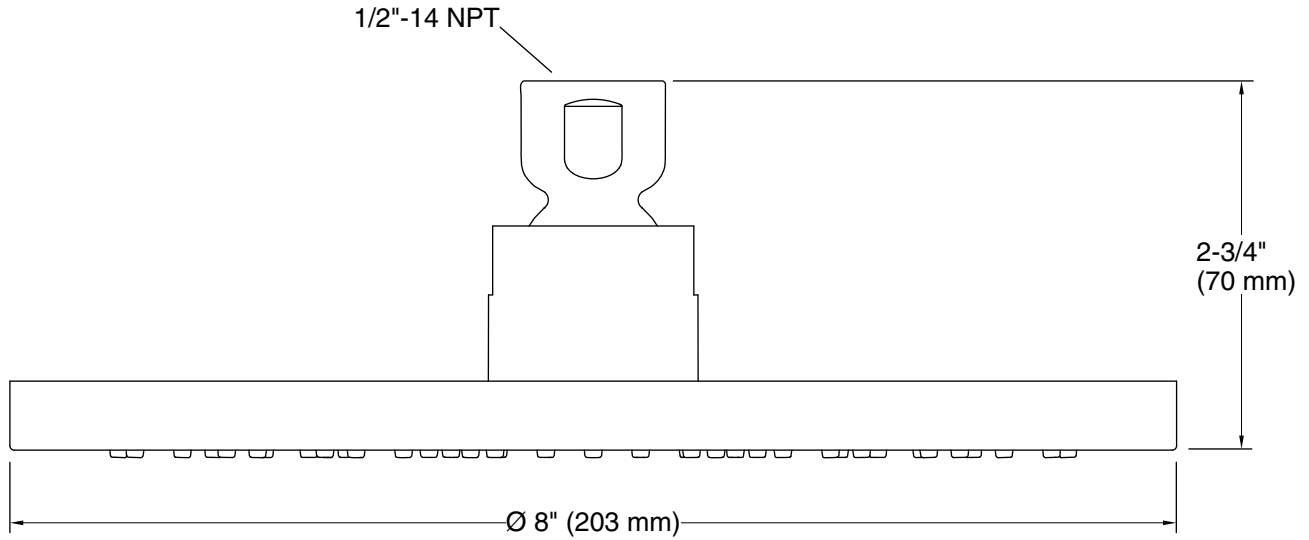

THE BOLD LOOK
OF **KOHLER**®

Technical Information

All product dimensions are nominal.

Showerhead/Body Spray:

Rated maximum flow: 2.5 gal/min (9.5 l/min)

Notes

Install this product according to the installation guide.