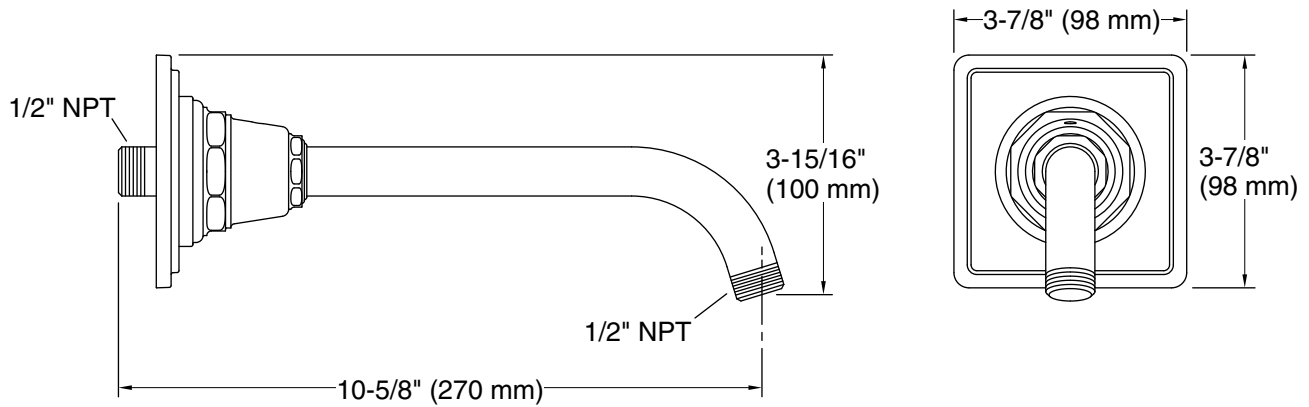

Technical Information

All product dimensions are nominal.

Notes

Measure your actual product for roughing-in details.