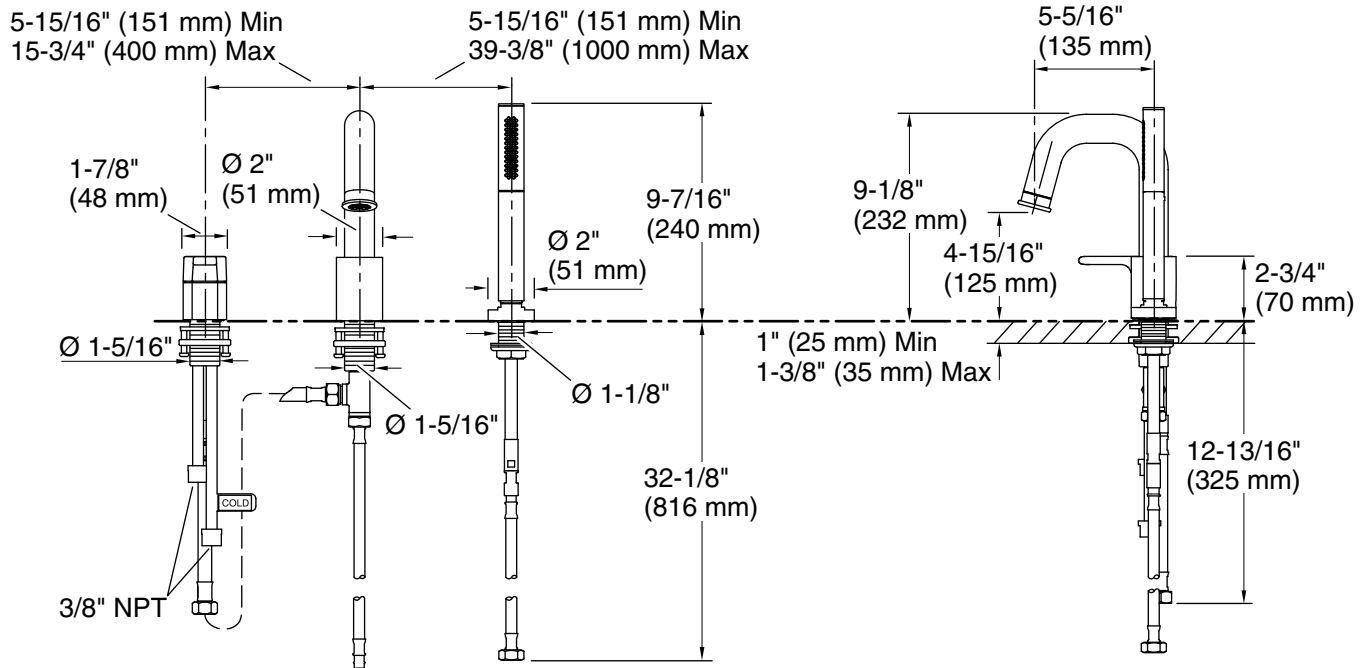

Features

- Adjustable handshower sprayface rotates to select wide coverage or forceful utility spray.
- MasterClean™ sprayface features an easy-to-clean surface that withstands mineral buildup.
- Two distinct sprays: Wide coverage or forceful utility.
- Showerhead: 2" (51 mm) x 9-7/16" (240 mm)
- Diverter spout.
- 9-1/8" (232 mm) high-arc spout.
- 4 gpm (15.1 l/min) at 45 PSI.
- Spout: 5-5/16" (151 mm) x 2" (51 mm) x 9-1/8" (232 mm)
- One-piece, self-contained ceramic disc valve allows both volume and temperature control.
- Coordinates with other products in the Singulier collection.

Color tiles intended for reference only.

Color	Code	Description
-------	------	-------------

	CP	Polished Chrome
---	----	-----------------

Technical Information

All product dimensions are nominal.

Drain included: No