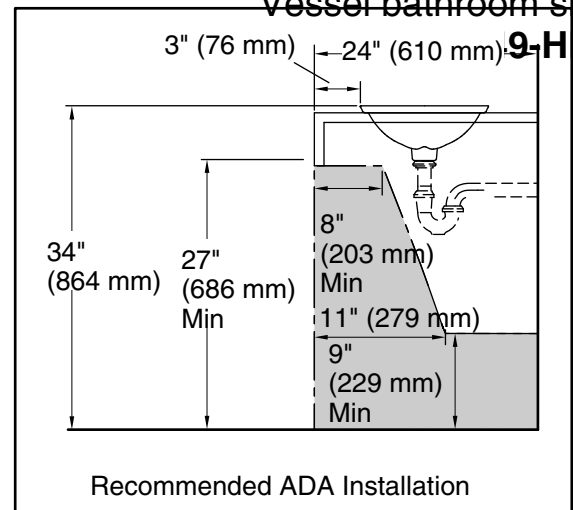

Color Code Description

	0	White
--	---	-------

Sartorial™ Herringbone Carillon® Rectangle Wading Pool®

Vessel bathroom sink

Standard Installation

Technical Information

All product dimensions are nominal.

- Bowl configuration: Single
- Installation: Drop-in, Vessel
- Bowl area (Only): Length: 21-1/8" (536 mm)
Width: 14-9/16" (370 mm)
Bowl depth: 4-1/8" (105 mm)
Water depth: 4-1/8" (105 mm)
- Template: 1242828, required, included