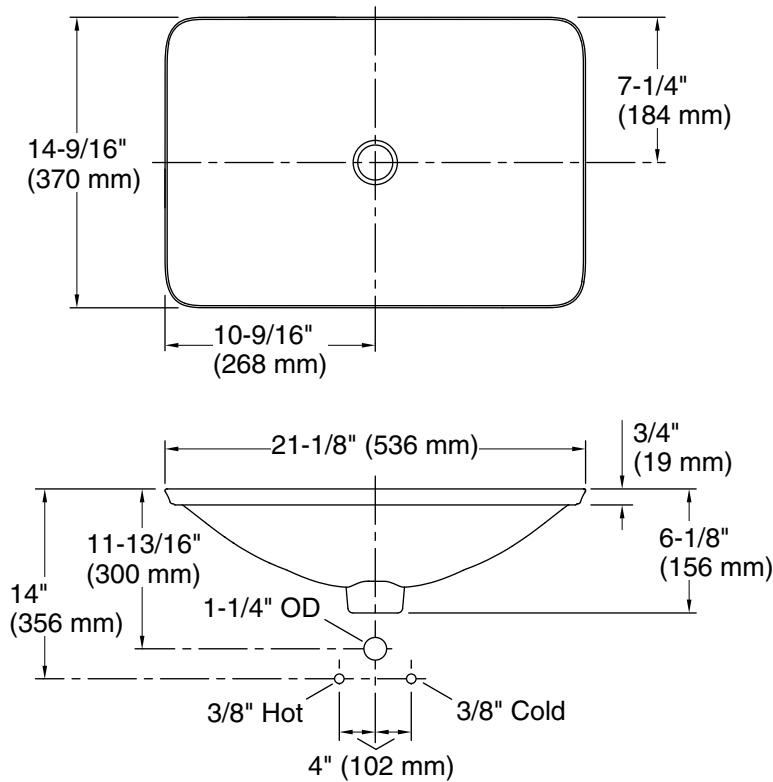

Color Code Description

	0	White
--	---	-------

Sartorial™ Herringbone Carillon® Rectangle Wading Pool®

Vessel bathroom sink

Standard Installation

Technical Information

All product dimensions are nominal.

- Bowl configuration: Single
- Installation: Drop-in, Vessel
- Bowl area (Only): Length: 21-1/8" (536 mm)
Width: 14-9/16" (370 mm)
Bowl depth: 4-1/8" (105 mm)
Water depth: 4-1/8" (105 mm)
- Template: 1242828, required, included