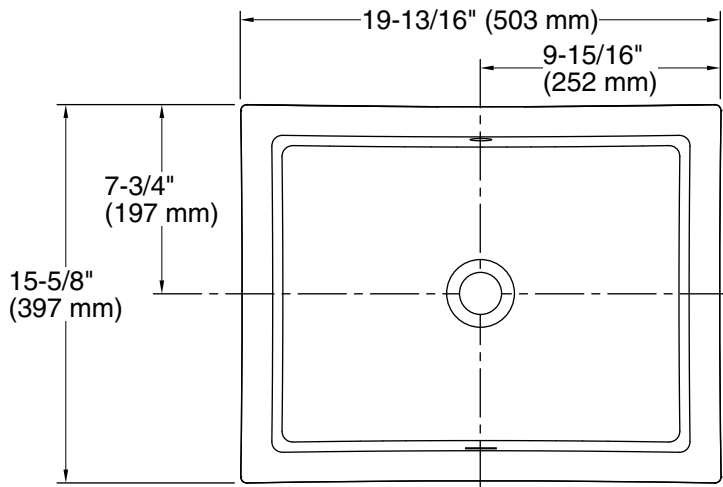

Verticyl® Rectangle
Undermount bathroom sink
K-2882

Features

- Geometric rectangular basin with vertical sides.
- Overflow drain.
- No faucet holes; requires wall- or counter-mount faucet.

Material

- Vitreous china.

Verticyl® Rectangle
Undermount bathroom sink
K-2882

Technical Information

- All product dimensions are nominal.
- Bowl configuration: Single
- Installation: Under-mount
- Bowl area (Only): Length: 17-1/4" (438 mm)
Width: 13" (330 mm)
Water depth: 3-1/8" (79 mm)
- Drain hole: 1-3/4" (44 mm)
- Template: 1109226-7, required, not included