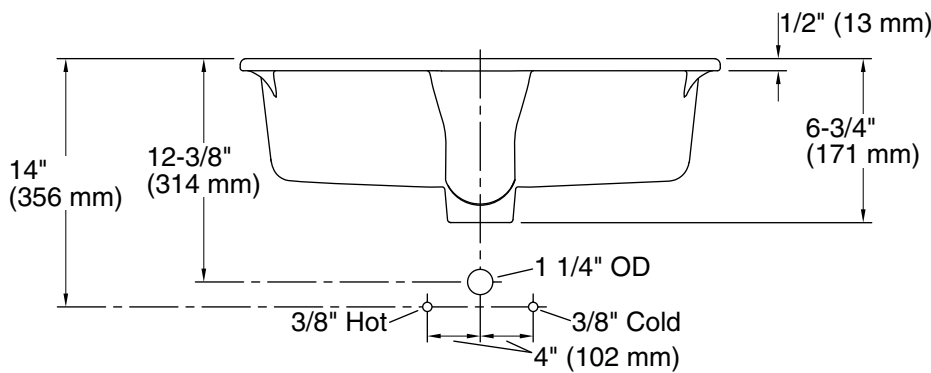

Verticyl® Rectangle
Undermount bathroom sink
K-2882

Features

- Geometric rectangular basin with vertical sides.
- Overflow drain.
- No faucet holes; requires wall- or counter-mount faucet.

Material

- Vitreous china.

Verticyl® Rectangle
Undermount bathroom sink
K-2882

Technical Information

- All product dimensions are nominal.
- Bowl configuration: Single
- Installation: Under-mount
- Bowl area (Only): Length: 17-1/4" (438 mm)
Width: 13" (330 mm)
Water depth: 3-1/8" (79 mm)
- Drain hole: 1-3/4" (44 mm)
- Template: 1109226-7, required, not included