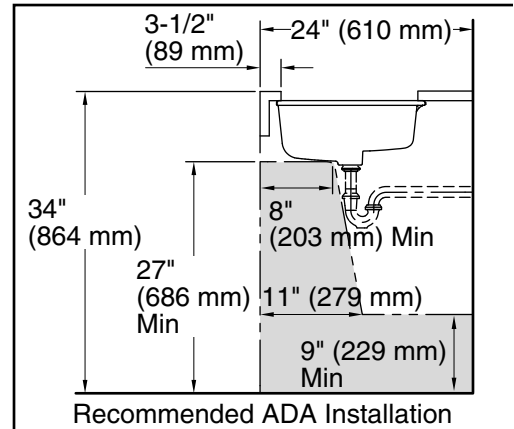

Verticyl® Rectangle
Undermount bathroom sink
K-2882

Features

- Geometric rectangular basin with vertical sides.
- Overflow drain.
- No faucet holes; requires wall- or counter-mount faucet.

Material

- Vitreous china.

Verticyl® Rectangle
Undermount bathroom sink
K-2882

Technical Information

- All product dimensions are nominal.
- Bowl configuration: Single
- Installation: Under-mount
- Bowl area (Only): Length: 17-1/4" (438 mm)
Width: 13" (330 mm)
Water depth: 3-1/8" (79 mm)
- Drain hole: 1-3/4" (44 mm)
- Template: 1109226-7, required, not included