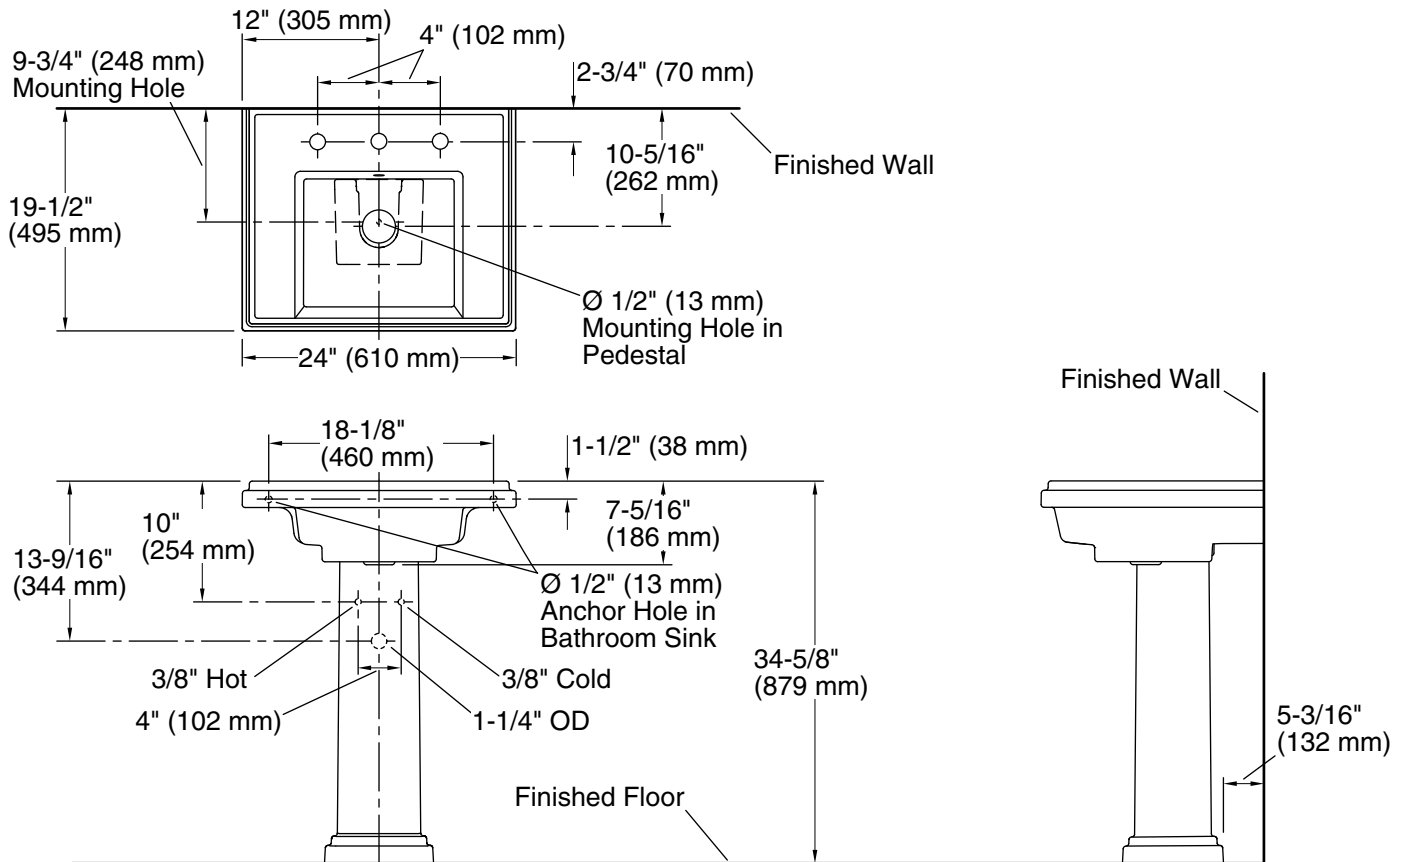

### Features

- 8" (203 mm) widespread faucet holes.
- Square basin.
- Overflow drain.
- Combination consists of the K-2757-8 basin and the K-2767 pedestal.
- Coordinates with other products in the Tresham collection.

### Included Components

Product consists of:

- K-2757-8 24" Pedestal Bathroom Sink Basin
- K-2767 Pedestal

Additional Components:

- Bathroom sink, 8" (203 mm) centers
- Pedestal
- Pedestal accessory pack
- Rubber pads

## Technical Information

All product dimensions are nominal.

Bowl configuration:	Single
Installation:	Pedestal
Bowl area:	Length: 14-1/4" (362 mm) Width: 12-1/2" (318 mm) Water depth: 3-1/4" (83 mm)
Number of deck holes:	3
Faucet hole spacing:	8" (203 mm)
Faucet hole(s):	1-3/8" (35 mm)
Drain hole:	1-3/4" (44 mm)