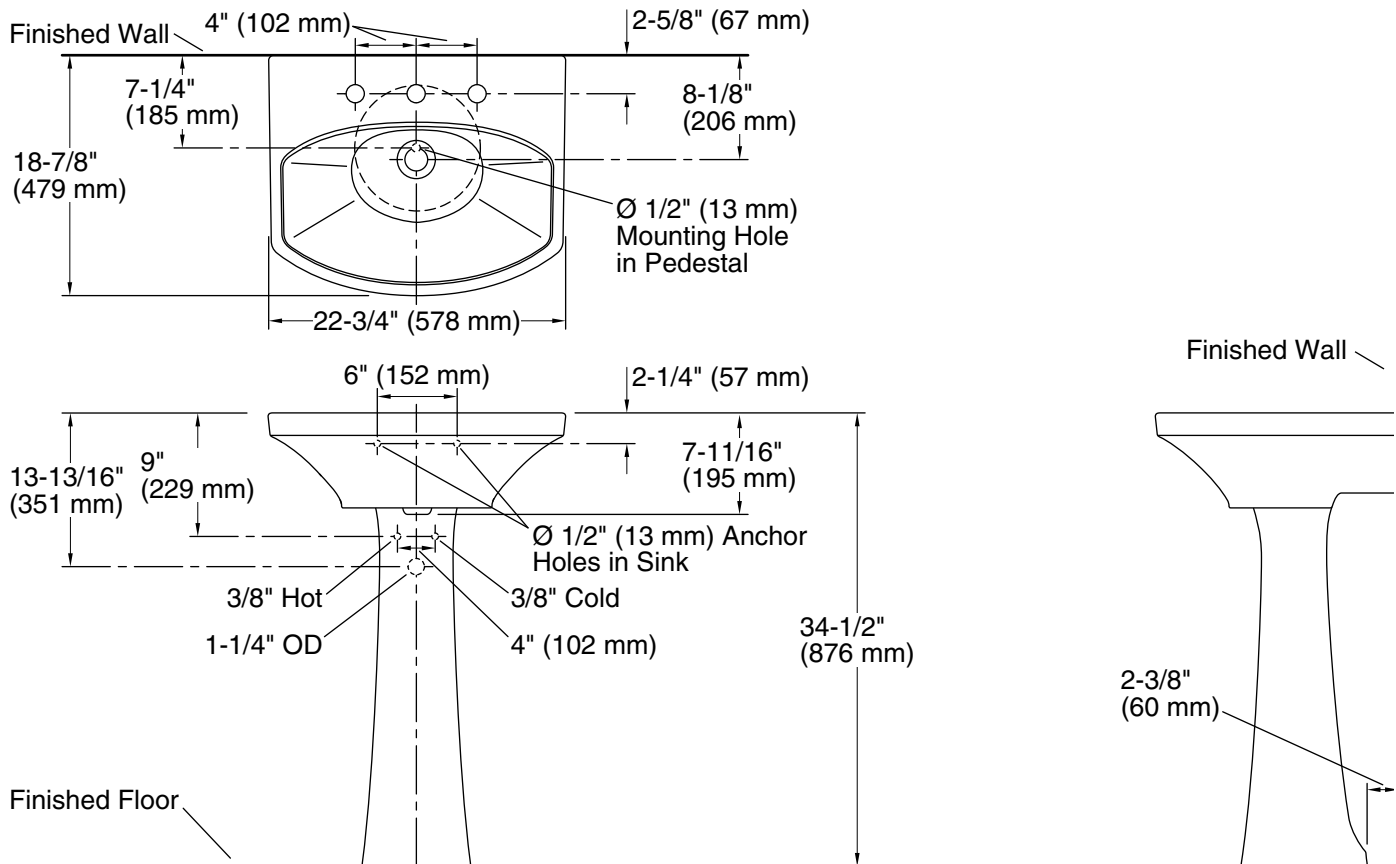

Features

- 8" (203 mm) widespread faucet holes.
- Overflow drain.
- Combination consists of the K-2363-8 basin and the K-2364 pedestal.
- Coordinates with other products in the Cimarron collection.

Material

Color tiles intended for reference only.

Color	Code	Description
	0	White
	96	Biscuit
	NY	Dune
	95	Ice™ Grey
	G9	Sandbar
	7	Black Black™

Technical Information

All product dimensions are nominal.

Bowl configuration:	Single
Installation:	Pedestal
Bowl area (Only):	Length: 21" (533 mm) Width: 12-3/4" (324 mm) Water depth: 3-5/8" (92 mm)
Number of deck holes:	3
Faucet hole spacing:	8" (203 mm)
Faucet hole(s):	1-3/8" (35 mm)
Drain hole:	1-3/4" (44 mm)