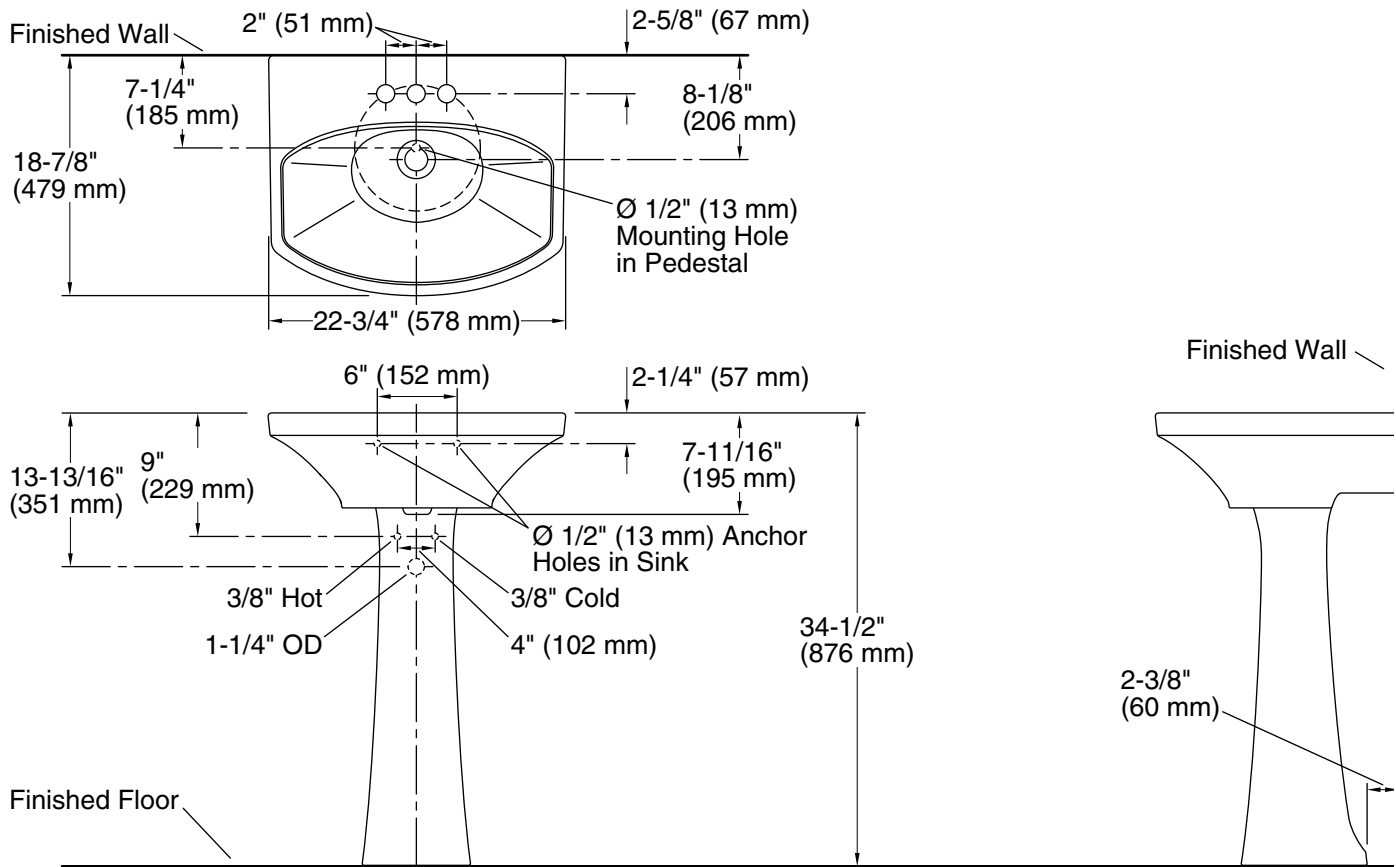

Features

- 4" (102 mm) centerset faucet holes.
- Overflow drain.
- Combination consists of the K-2363-4 basin and the K-2364 pedestal.
- Coordinates with other products in the Cimarron collection.

Material

Color tiles intended for reference only.

Color	Code	Description
	0	White
	96	Biscuit
	NY	Dune
	95	Ice™ Grey
	G9	Sandbar
	7	Black Black™

Technical Information

All product dimensions are nominal.

Bowl configuration:	Single
Installation:	Pedestal
Bowl area (Only):	Length: 21" (533 mm) Width: 12-3/4" (324 mm) Water depth: 3-5/8" (92 mm)
Number of deck holes:	3
Faucet hole spacing:	4" (102 mm)
Faucet hole(s):	1-1/4" (32 mm)
Drain hole:	1-3/4" (44 mm)