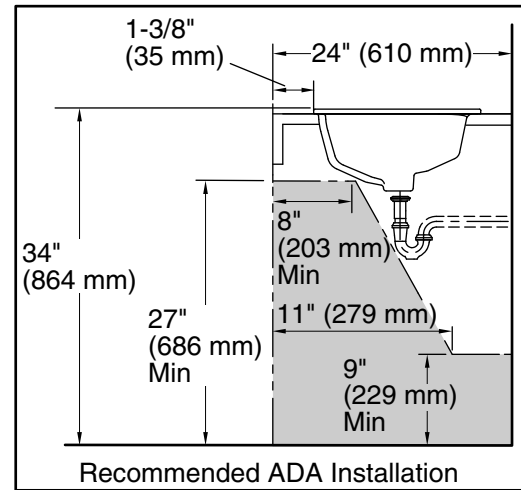

Features

- 8" (203 mm) widespread faucet holes.
- Classic rectangular basin.
- Overflow drain.
- Coordinates with other products in the Archer collection.

Material

- Vitreous china.

Installation

- Drop-in.

Technical Information

All product dimensions are nominal.

Bowl configuration:	Single
Installation:	Drop-in
Bowl area (Only):	Length: 16-7/8" (429 mm) Width: 12-9/16" (319 mm) Water depth: 4" (102 mm)
Number of deck holes:	3
Faucet hole spacing:	8" (203 mm)
Faucet hole(s):	1-3/8" (35 mm)
Drain hole:	1-3/4" (44 mm)
Template:	1051936-7, required, included