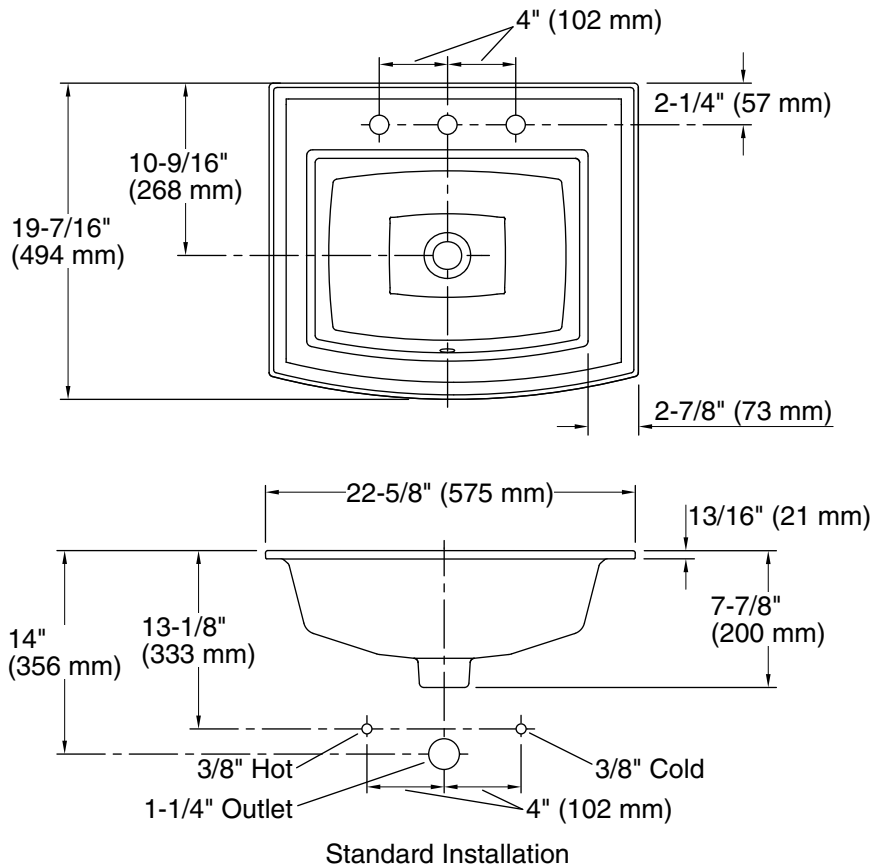

Features

- 8" (203 mm) widespread faucet holes.
- Classic rectangular basin.
- Overflow drain.
- Coordinates with other products in the Archer collection.

Material

- Vitreous china.

Installation

- Drop-in.

Technical Information

All product dimensions are nominal.

Bowl configuration:	Single
Installation:	Drop-in
Bowl area (Only):	Length: 16-7/8" (429 mm) Width: 12-9/16" (319 mm) Water depth: 4" (102 mm)
Number of deck holes:	3
Faucet hole spacing:	8" (203 mm)
Faucet hole(s):	1-3/8" (35 mm)
Drain hole:	1-3/4" (44 mm)
Template:	1051936-7, required, included