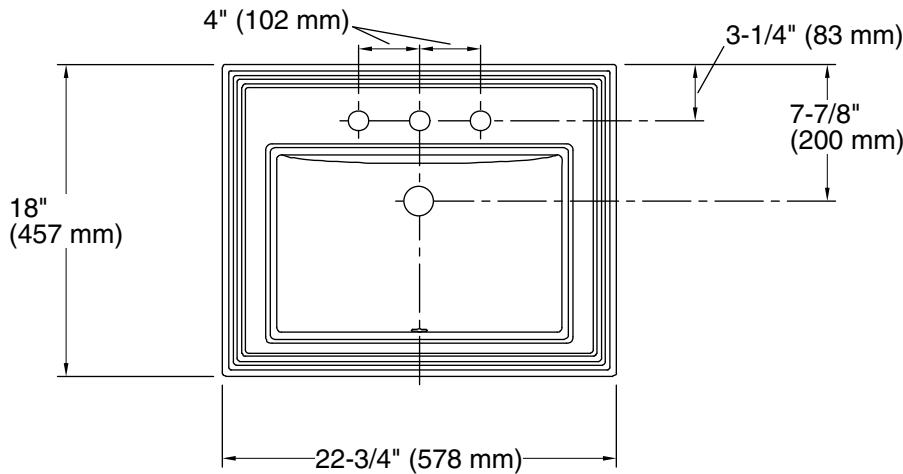

### Features

- 8" (203 mm) widespread faucet holes.
- Elegant rectangular basin.
- Overflow drain.
- Coordinates with other products in the Memoirs collection.

**Memoirs® Classic**  
Drop-in Bathroom Sink  
**K-2241-8**

**Technical Information**

All product dimensions are nominal.

- Bowl configuration: Single
- Installation: Drop-in
- Bowl area (Only): Length: 17" (432 mm)  
Width: 10" (254 mm)  
Water depth: 5" (127 mm)
- Number of deck holes: 3
- Faucet hole spacing: 8" (203 mm)
- Faucet hole(s): 1-3/8" (35 mm)
- Drain hole: 1-3/4" (44 mm)
- Template: 1003676, required, included