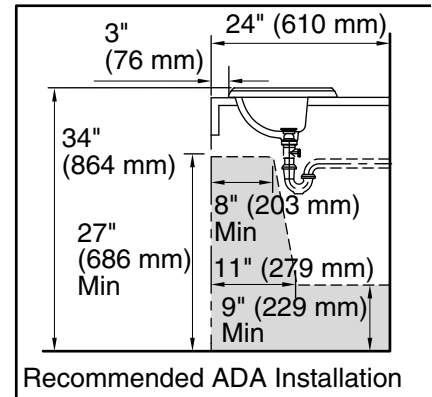

**Memoirs® Classic**  
Drop-in Bathroom Sink  
**K-2241-8**

**Technical Information**

All product dimensions are nominal.

- Bowl configuration: Single
- Installation: Drop-in
- Bowl area (Only): Length: 17" (432 mm)  
Width: 10" (254 mm)  
Water depth: 5" (127 mm)
- Number of deck holes: 3
- Faucet hole spacing: 8" (203 mm)
- Faucet hole(s): 1-3/8" (35 mm)
- Drain hole: 1-3/4" (44 mm)
- Template: 1003676, required, included