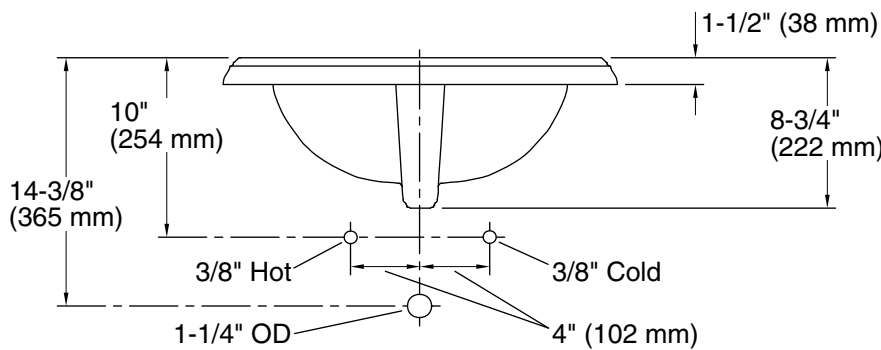

### Features

- 8" (203 mm) widespread faucet holes.
- Elegant rectangular basin.
- Overflow drain.
- Coordinates with other products in the Memoirs collection.

**Memoirs® Classic**  
Drop-in Bathroom Sink  
**K-2241-8**

**Technical Information**

All product dimensions are nominal.

- Bowl configuration: Single
- Installation: Drop-in
- Bowl area (Only): Length: 17" (432 mm)  
Width: 10" (254 mm)  
Water depth: 5" (127 mm)
- Number of deck holes: 3
- Faucet hole spacing: 8" (203 mm)
- Faucet hole(s): 1-3/8" (35 mm)
- Drain hole: 1-3/4" (44 mm)
- Template: 1003676, required, included