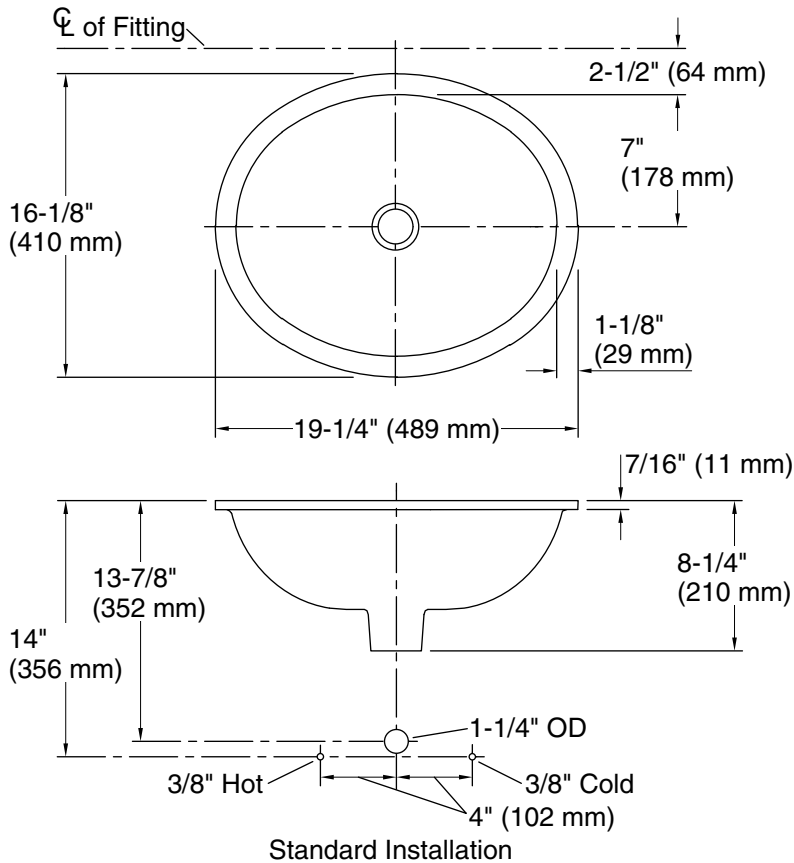

## Features

- Oval basin with glazed underside.
- No faucet holes; requires wall- or counter-mount faucet.
- Fits standard 14" x 17" (356 x 432 mm) countertop cutout.

### Technical Information

All product dimensions are nominal.

Bowl configuration:	Single
Installation:	Under-mount
Bowl area (Only):	Length: 17" (432 mm) Width: 14" (356 mm) Water depth: 6-3/8" (162 mm)
Drain hole:	1-3/4" (44 mm)
Template:	1151011-7, required, not included