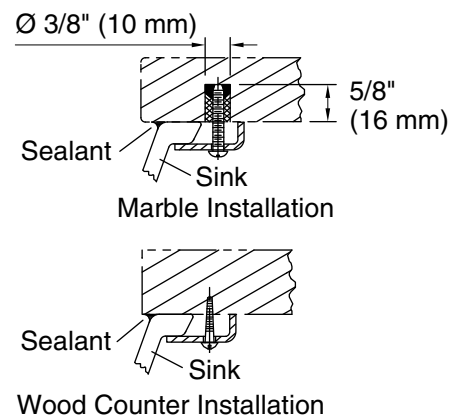

### Technical Information

All product dimensions are nominal.

Bowl configuration:	Single
Installation:	Under-mount
Bowl area (Only):	Length: 17" (432 mm) Width: 14" (356 mm) Water depth: 6-3/8" (162 mm)
Drain hole:	1-3/4" (44 mm)
Template:	1151011-7, required, not included