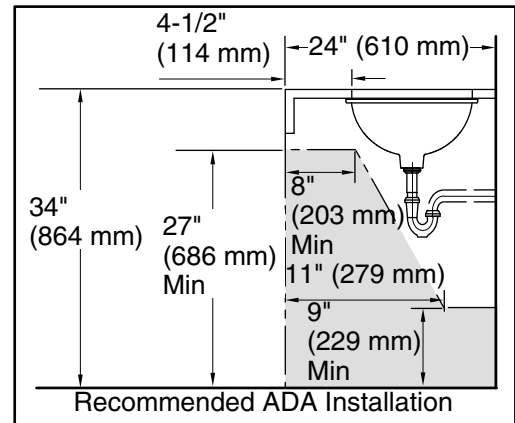

### Technical Information

All product dimensions are nominal.

Bowl configuration:	Single
Installation:	Under-mount
Bowl area (Only):	Length: 17" (432 mm) Width: 14" (356 mm) Water depth: 6-3/8" (162 mm)
Drain hole:	1-3/4" (44 mm)
Template:	1151011-7, required, not included