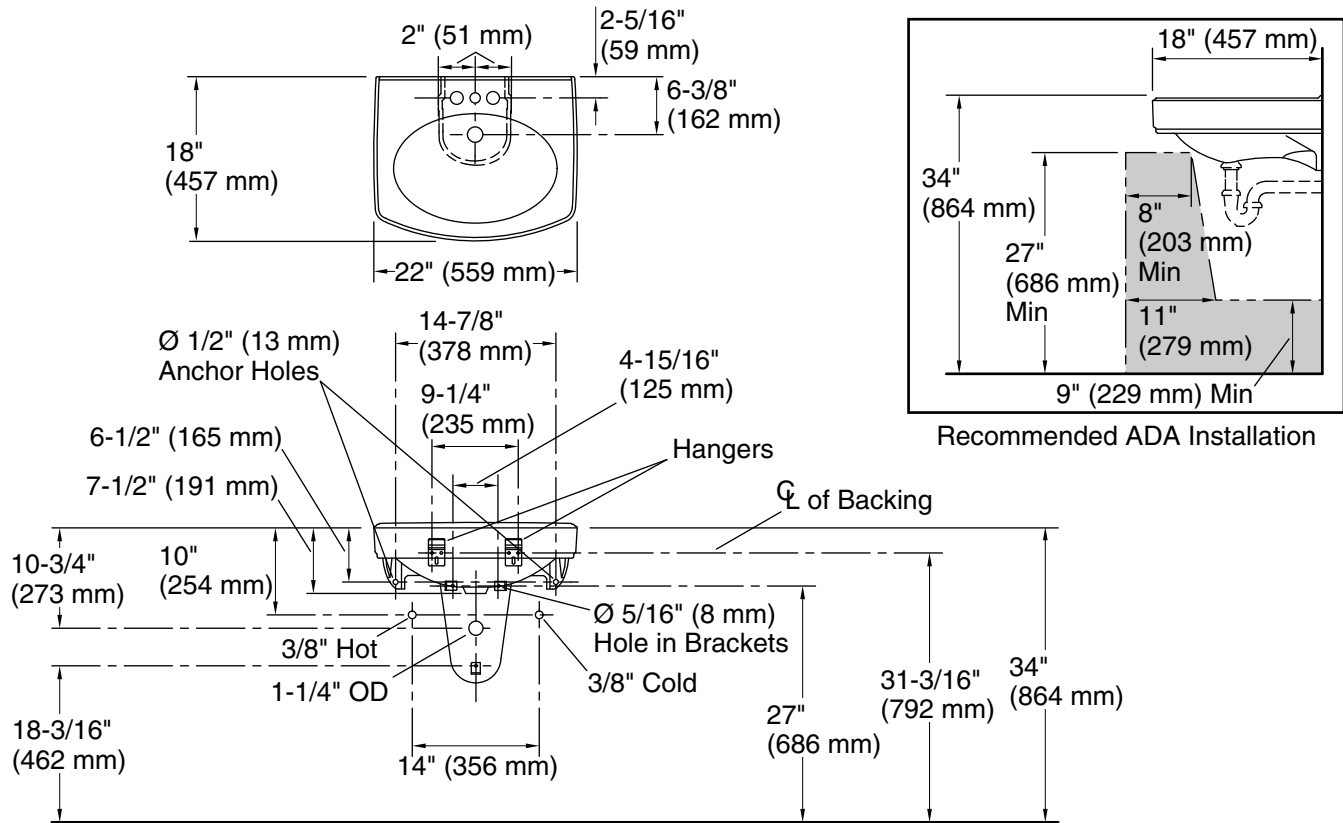

### Features

- 4" (102 mm) centerset faucet holes.
- Oval basin.
- Overflow drain.
- Combination consists of the K-2028-4 sink and the K-2057 shroud.

### Included Components

Product consists of:

K-2028-4 Wall-mount Bathroom Sink  
K-2057 Bathroom Sink Shroud

Additional Components:

Hanger(s)  
Rubber pads  
shroud accessory pack

ADA

OBC

## Technical Information

All product dimensions are nominal.

Bowl configuration:	Single
Installation:	Wall-mount
Bowl area (Only):	Length: 18" (457 mm) Width: 12" (305 mm) Water depth: 4" (102 mm)
Number of deck holes:	3
Faucet hole spacing:	4" (102 mm)
Faucet hole(s):	1-1/4" (32 mm)
Drain hole:	1-3/4" (44 mm)