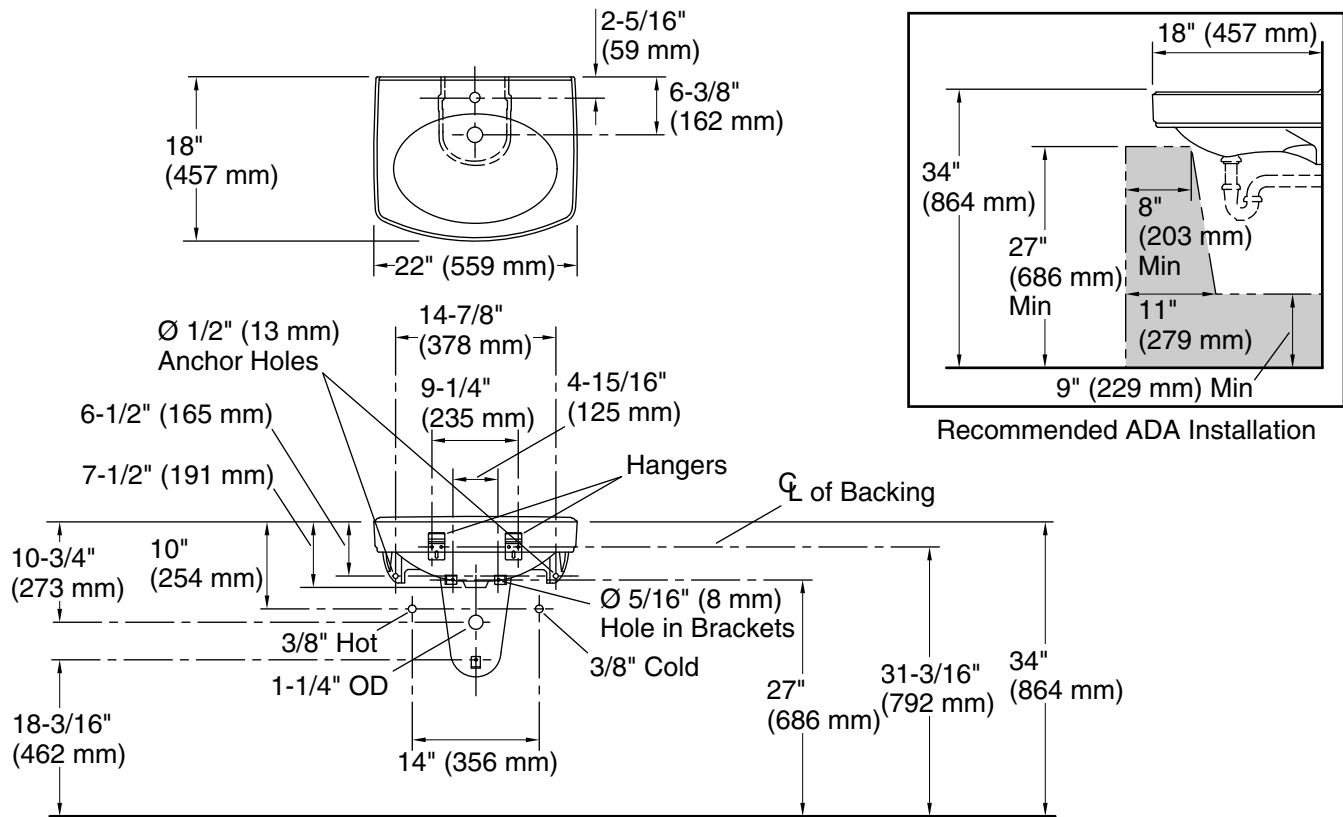

## Technical Information

All product dimensions are nominal.

Bowl configuration:	Single
Installation:	Wall-mount
Bowl area (Only):	Length: 18" (457 mm) Width: 12" (305 mm) Water depth: 4" (102 mm)
Number of deck holes:	1
Faucet hole(s):	1-3/8" (35 mm)
Drain hole:	1-3/4" (44 mm)